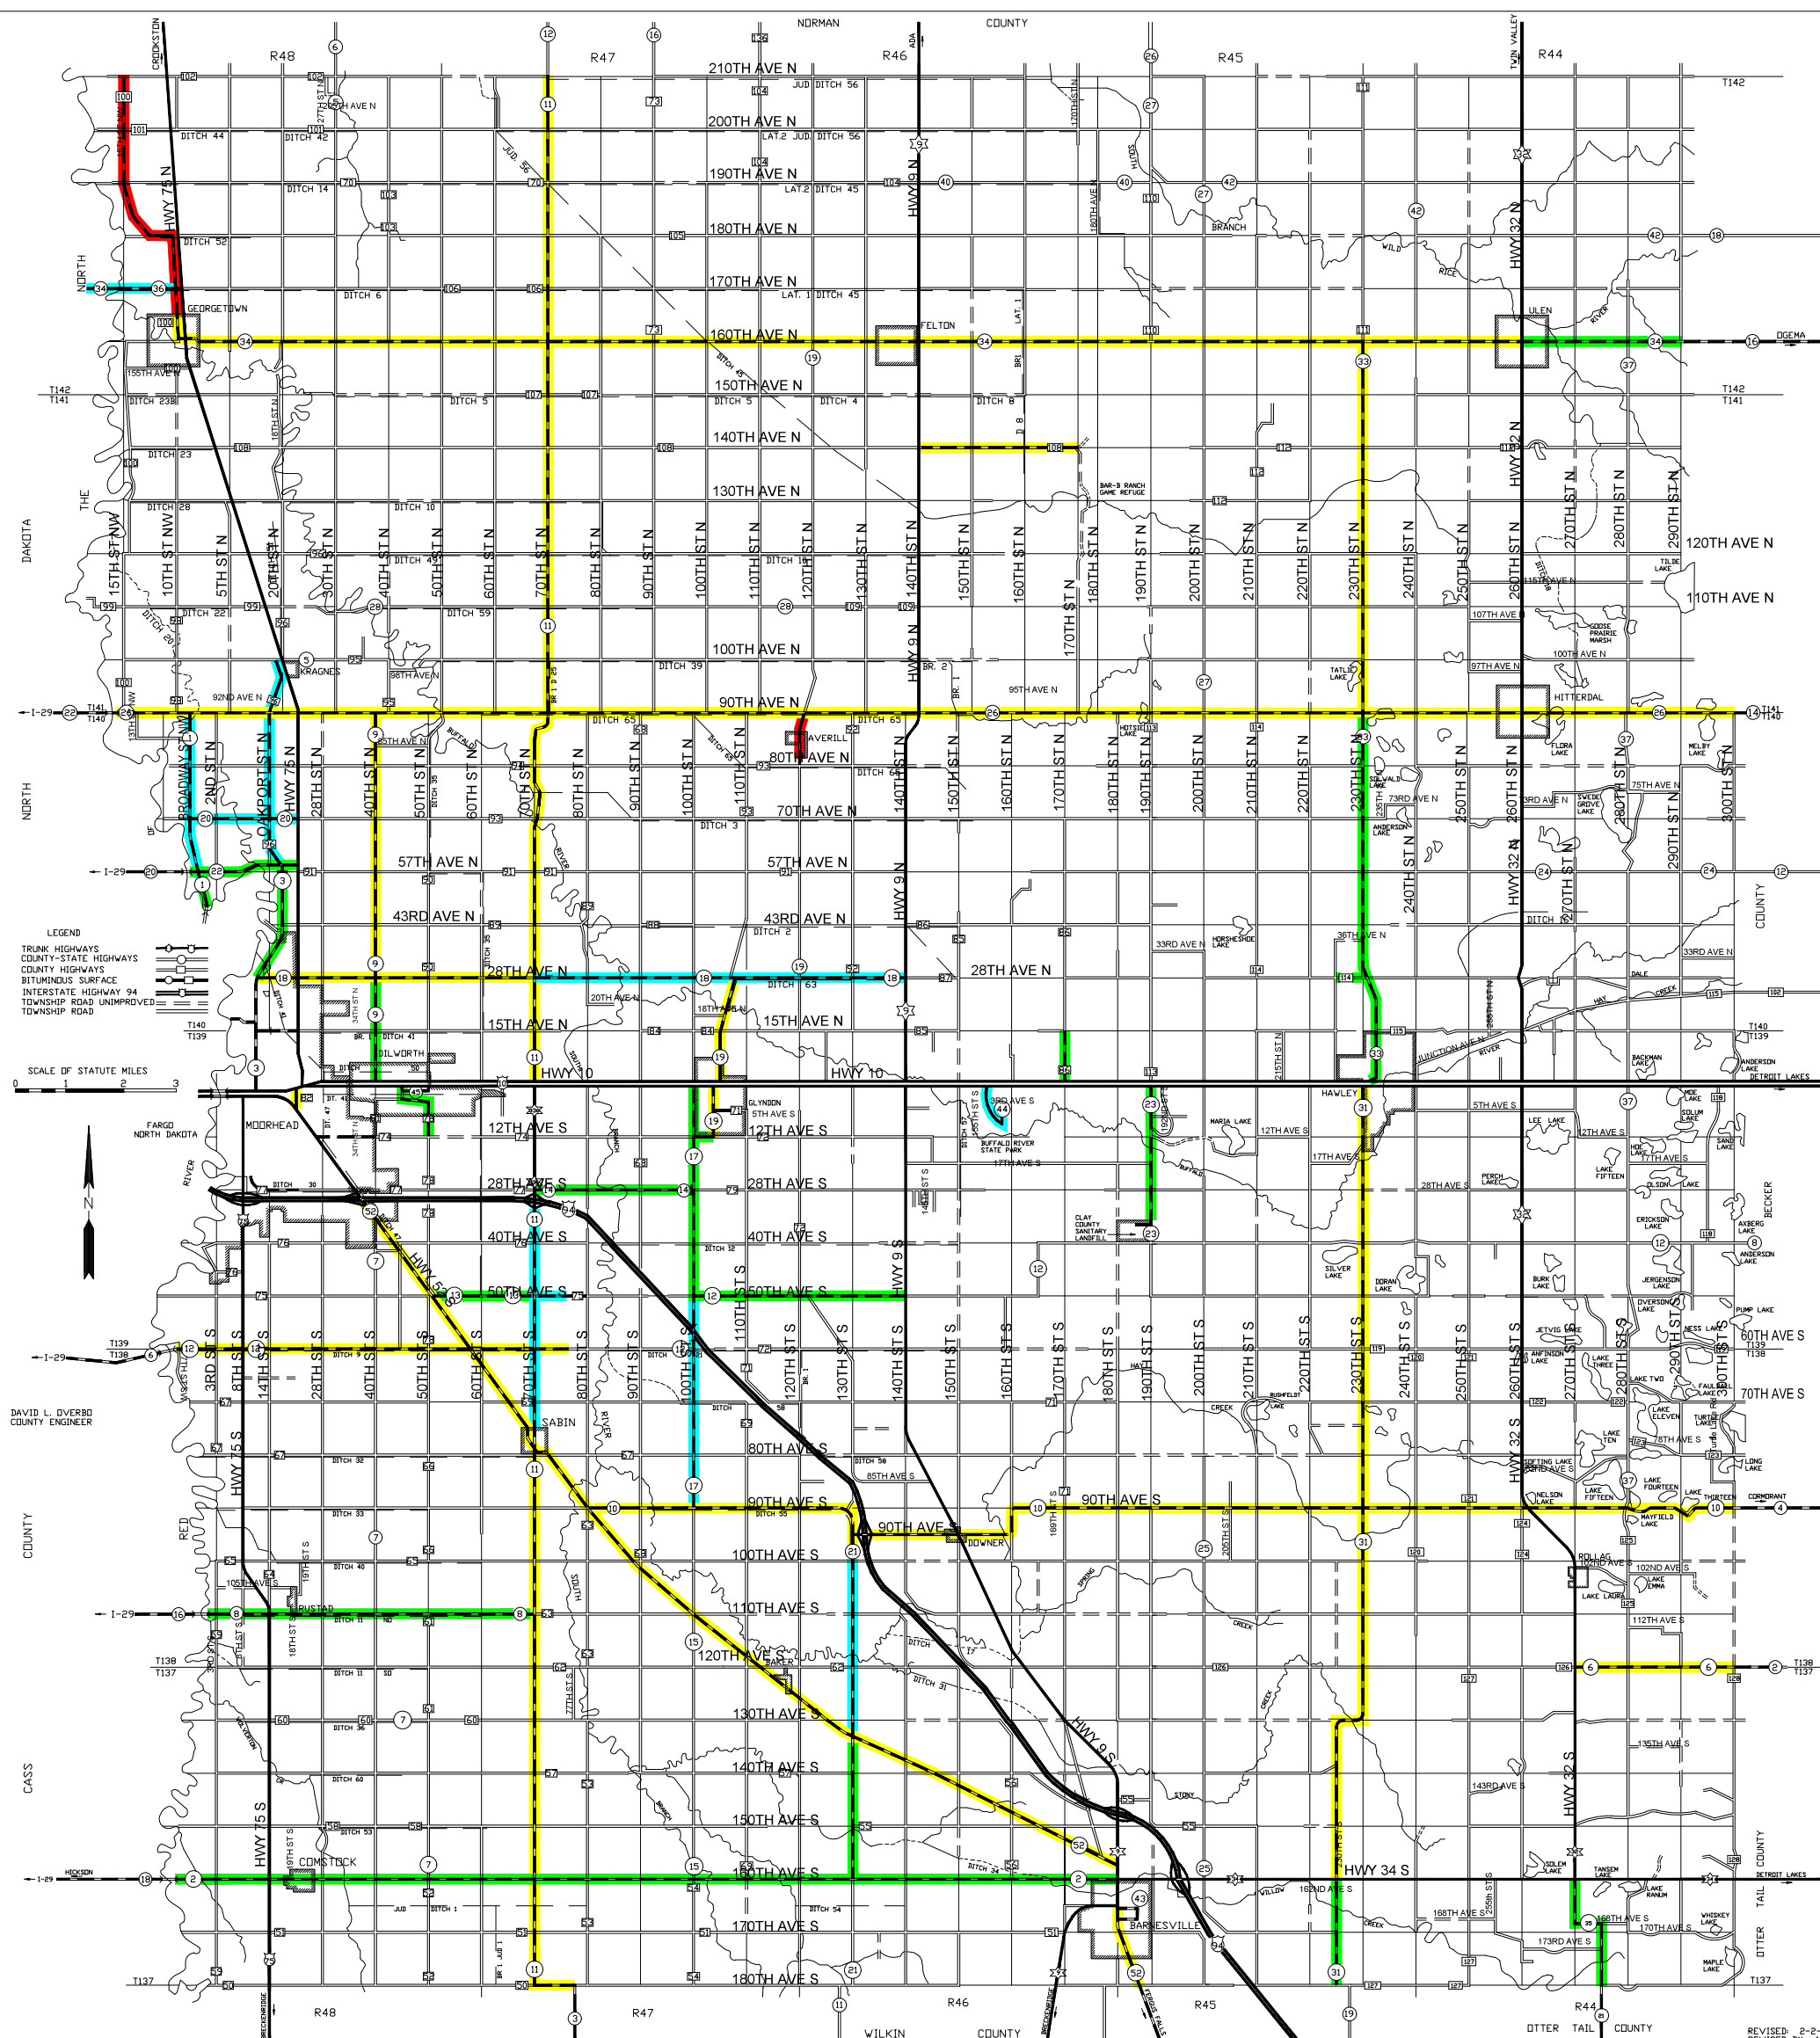

2022 SPRING ROAD RESTRICTIONS CLAY COUNTY MINN.

LEGEND

- 10 TON
- 9 TON
- 7 TON
- 5 TON

NOTE:

ALL GRAVEL ROADS 5 TON PER AXLE