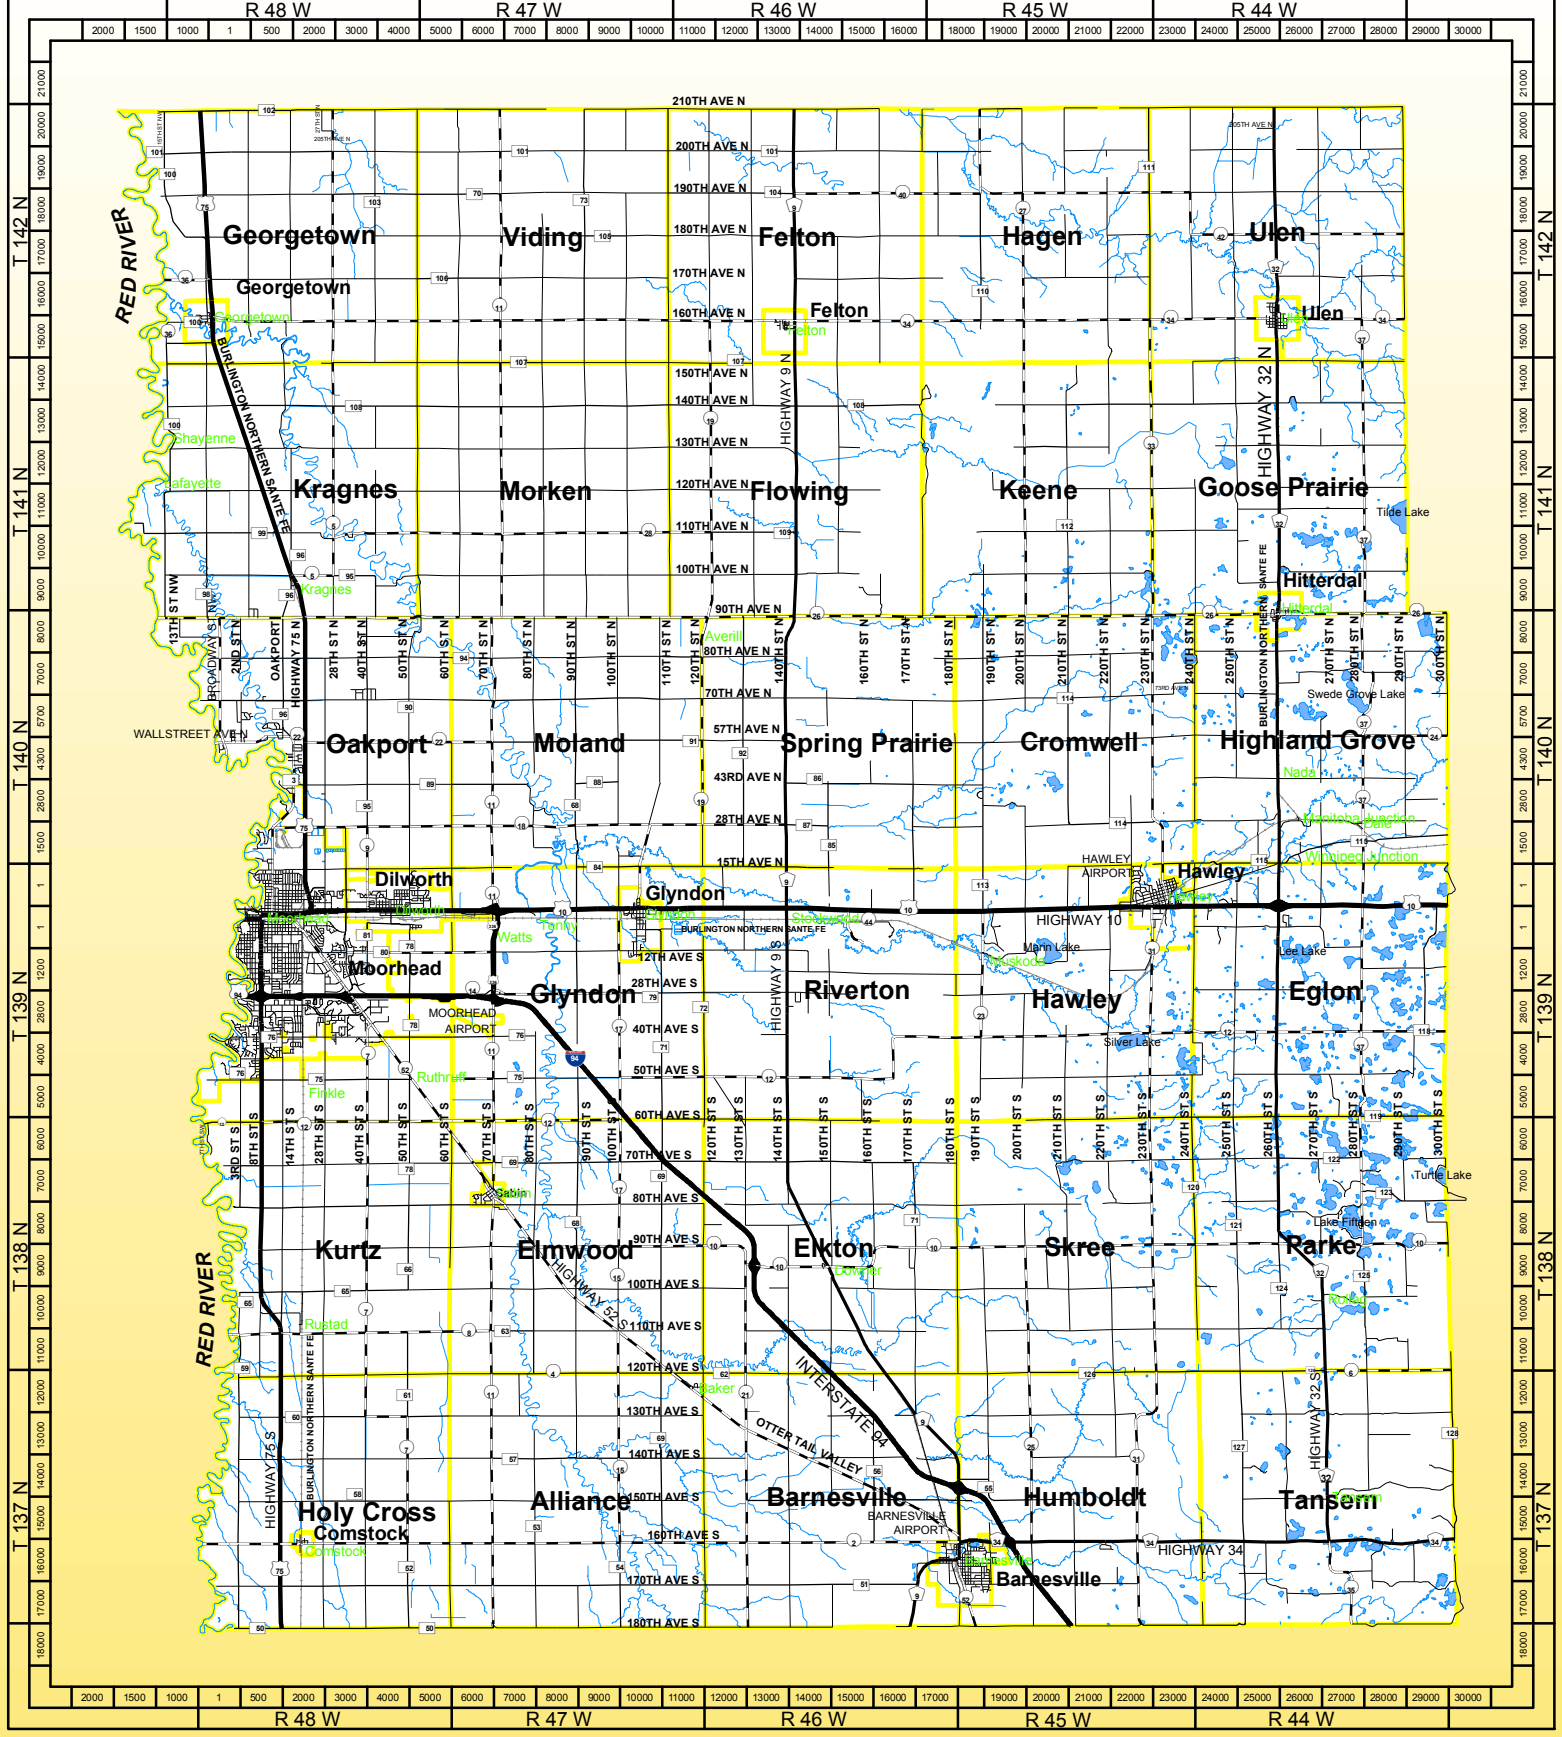

CLAY COUNTY, MINNESOTA

Legend:

- Roads**
 - US Highways
 - State Highways
 - County-State Highways
 - County Highways
 - Township Roads
- Rail Roads
- Jurisdictions
- Lakes
- Lakes & Rivers

CLAY COUNTY

www.co.clay.mn.us

Friday, January 22, 2010 10:52:45 AM
G:\StaffMaps\Clay County Map 2010 8.5 x 11.mxd

Clay County GIS
GIS@co.clay.mn.us
(218) 299-5003

THIS MAP IS FOR REFERENCE PURPOSES
CLAY COUNTY, MN IS NOT RESPONSIBLE
FOR ANY INACCURACIES HEREIN CONTAINED.
THIS MAP IS IN THE PUBLIC DOMAIN AND MAY
BE COPIED WITHOUT PERMISSION, CITATION
OF THE SOURCE IS APPRECIATED.