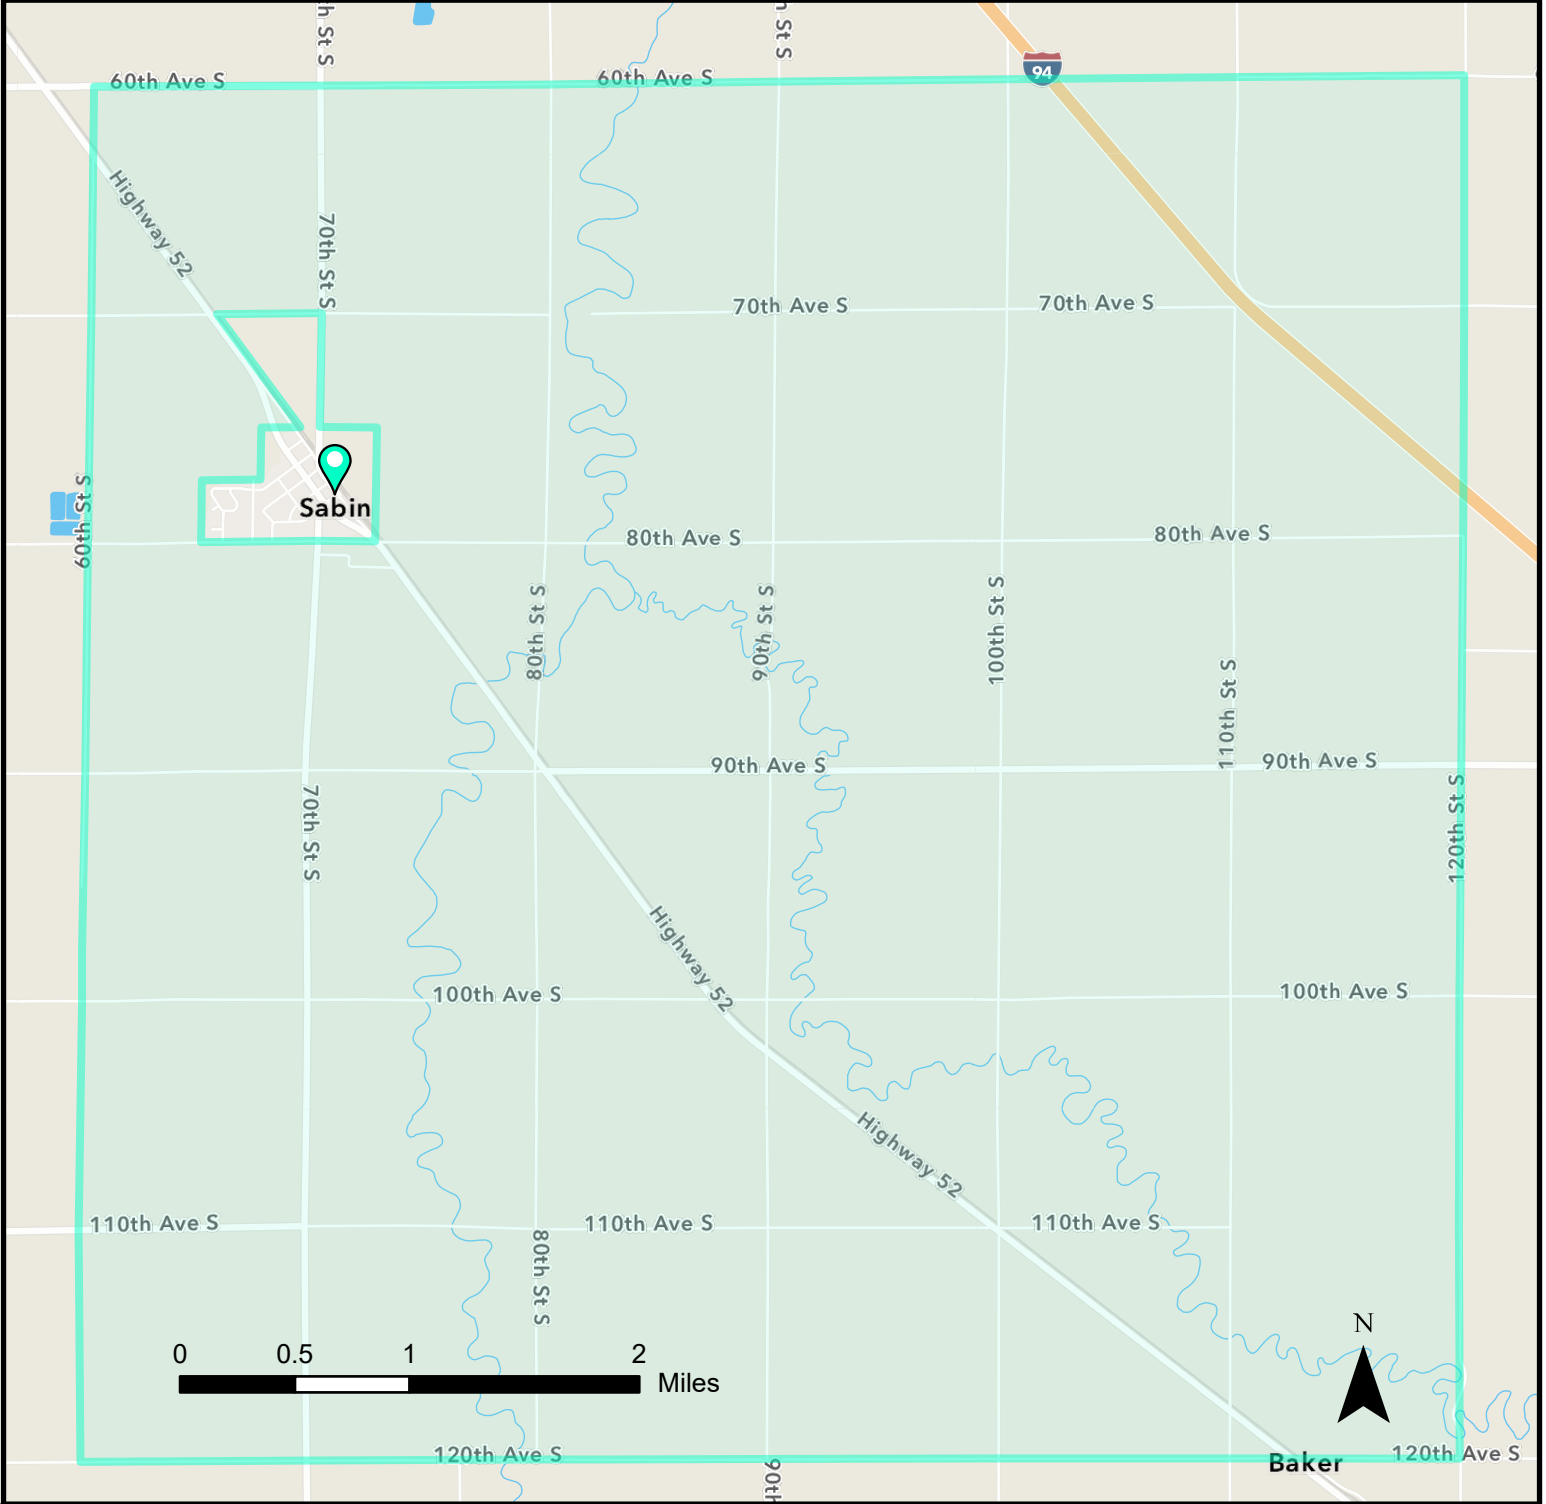

Elmwood Township

Polling Place: Sabin Community Center
789-7312

-  Polling Place
-  Precinct

Clay County GIS
January 2020