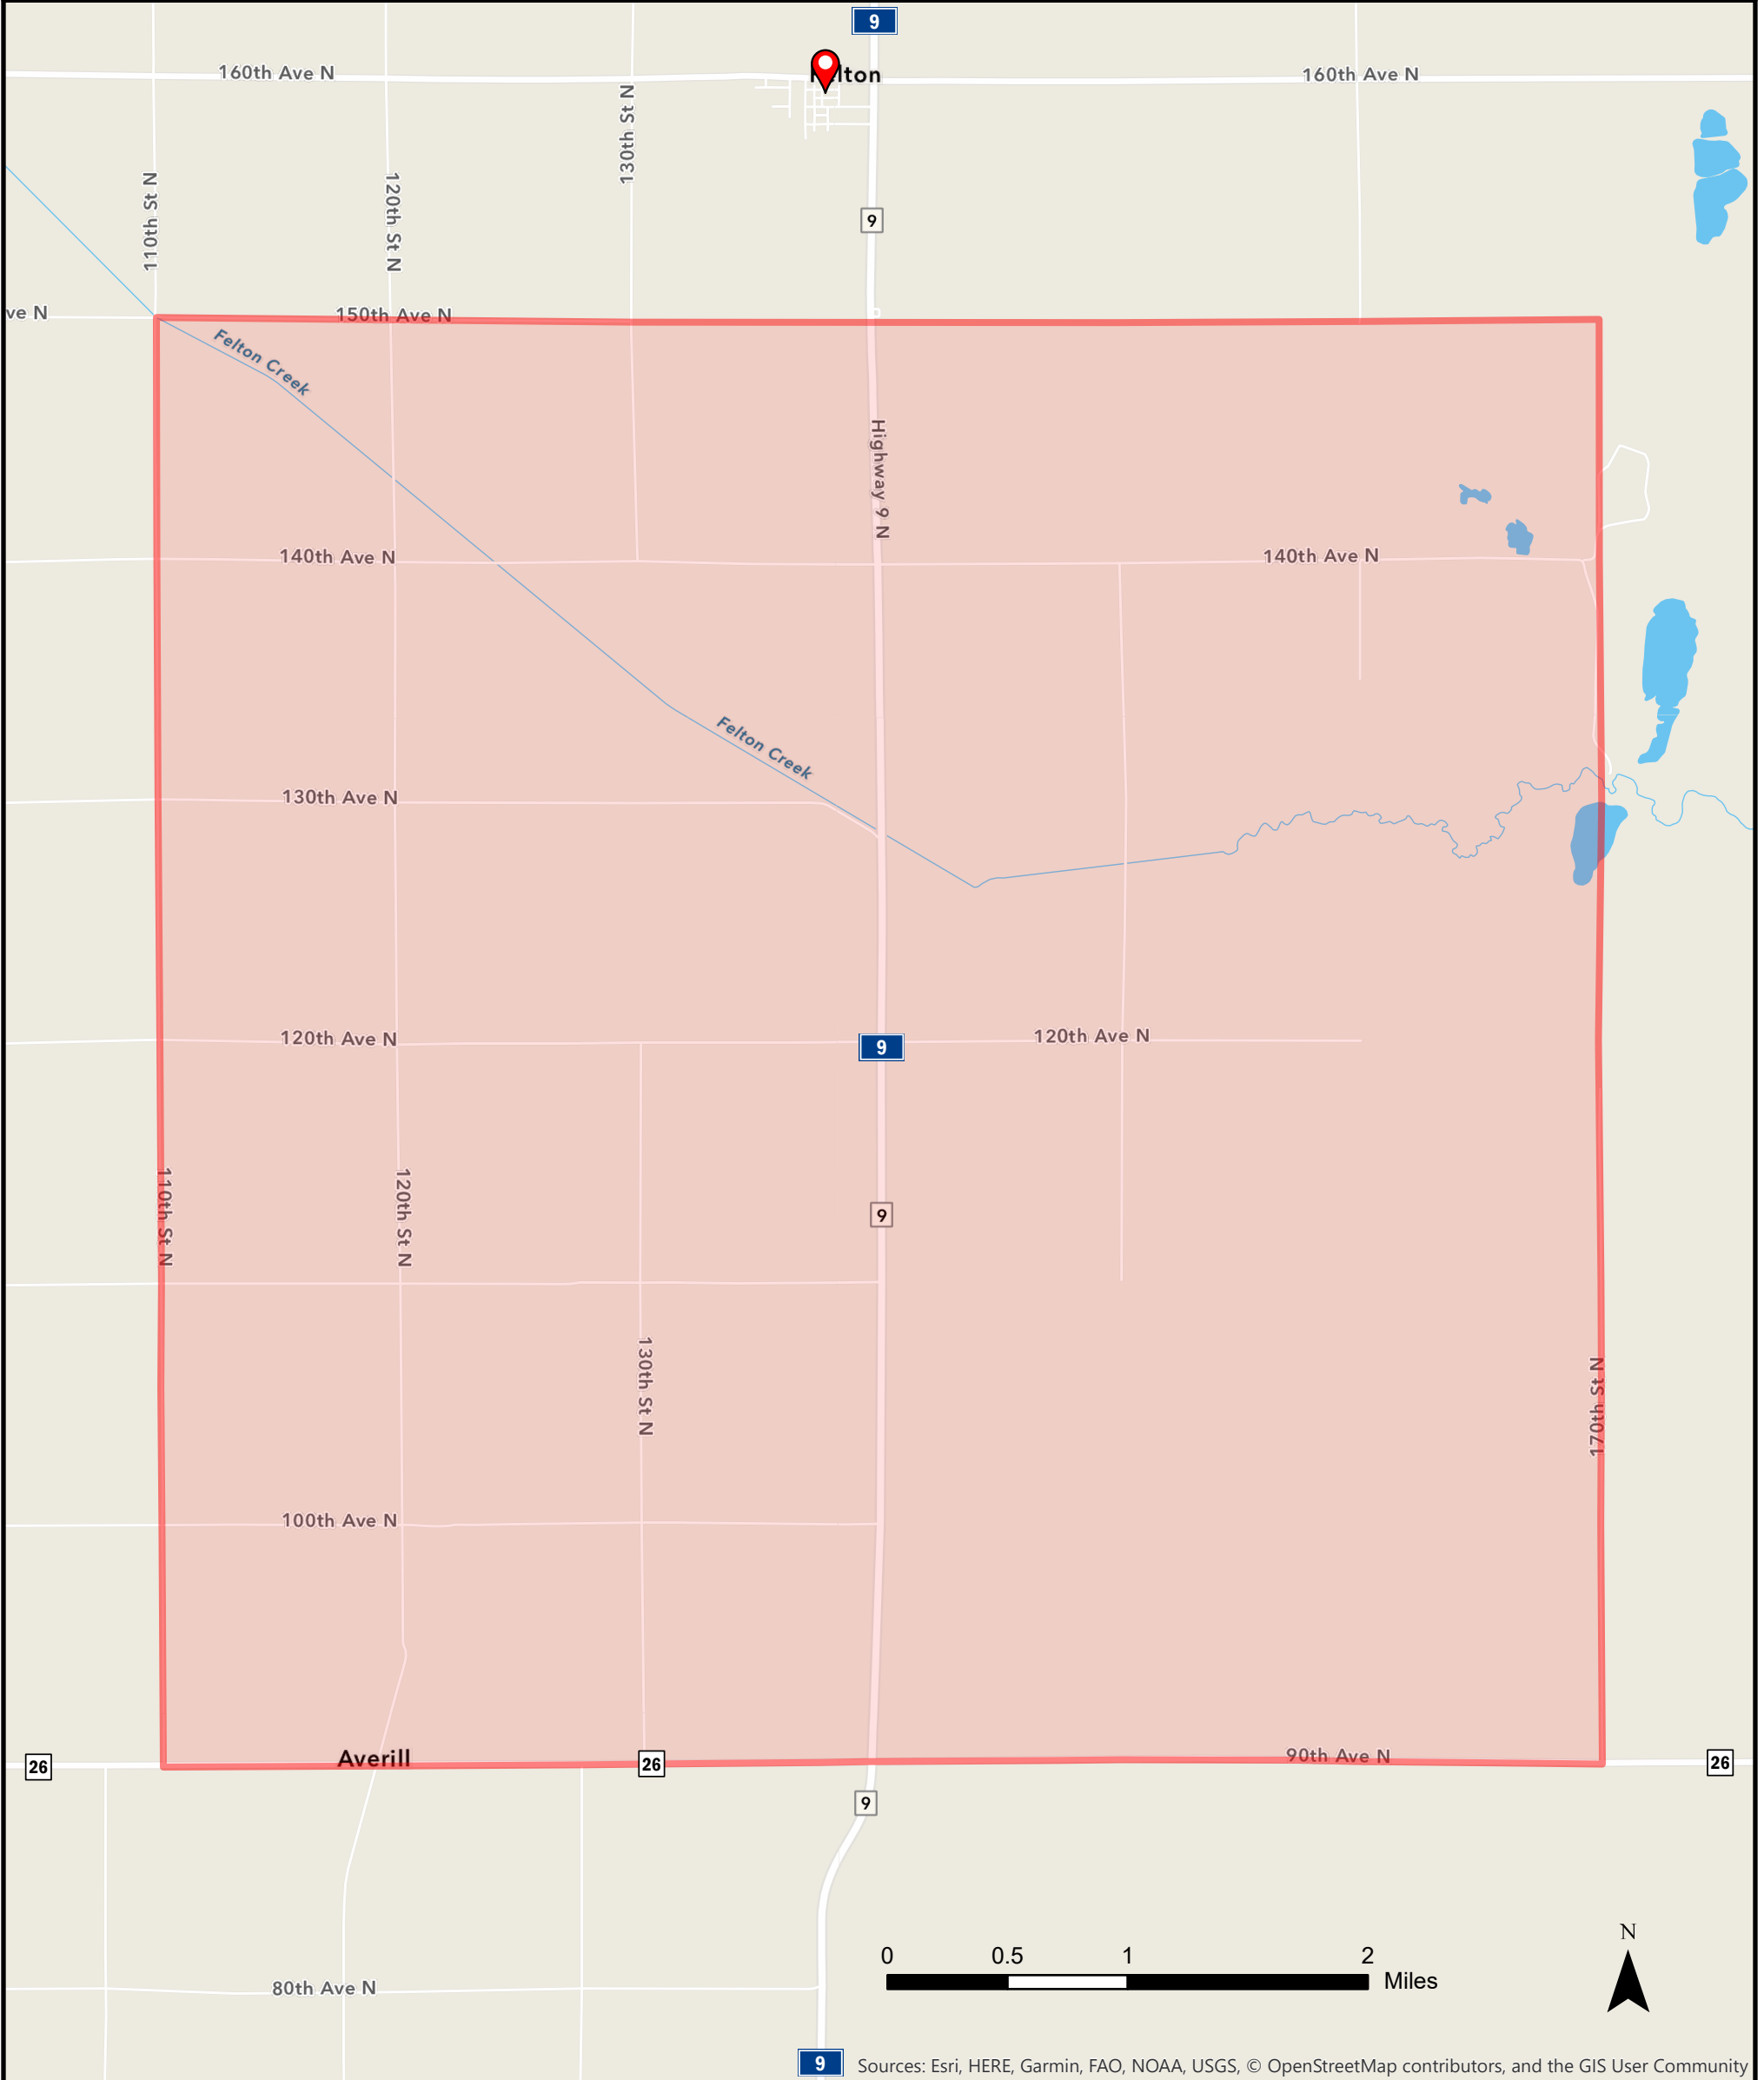

Flowing Township

Polling Place: Felton Community Center
253 6 St, Felton
494-3734

9 Sources: Esri, HERE, Garmin, FAO, NOAA, USGS, © OpenStreetMap contributors, and the GIS User Community

 Polling Place

 Precinct

Clay County GIS
January 2020