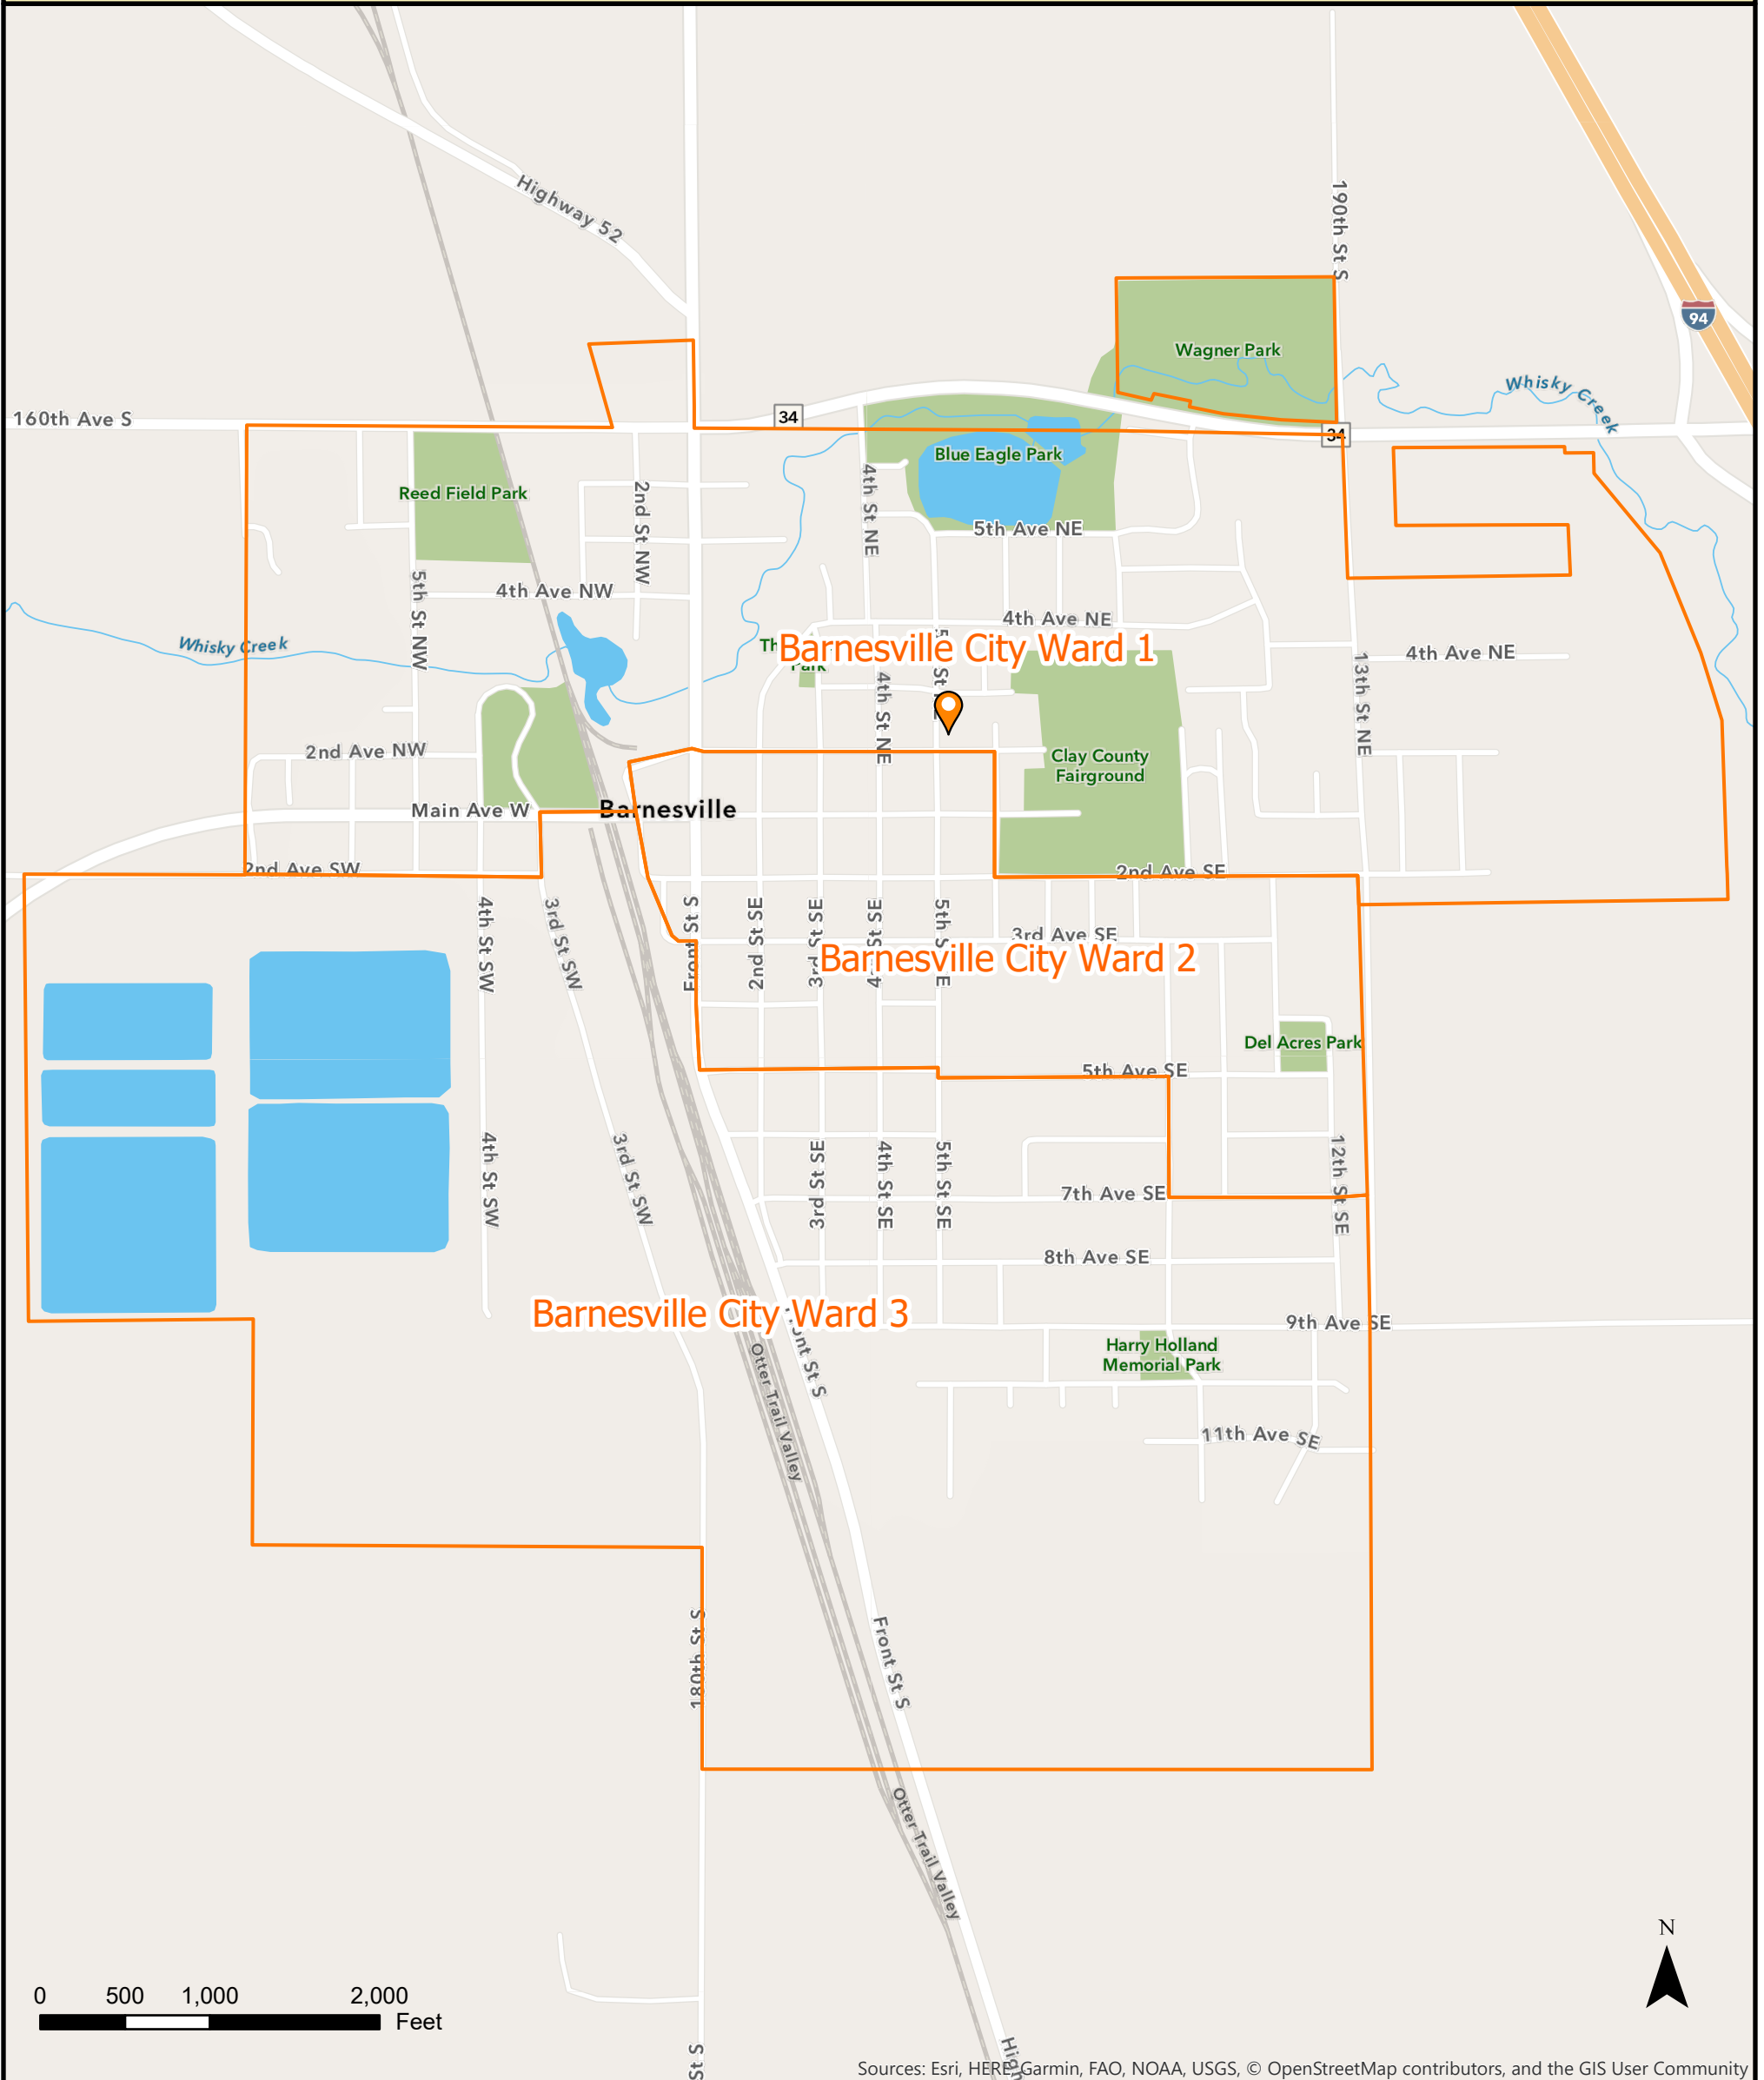

# Barnesville City Wards 1-3

Polling Place: Barnesville Senior Citizens Center  
501 2 AVE NE, Barnesville  
354-2648

-  Polling Place
-  Precincts

Clay County GIS  
January 2020