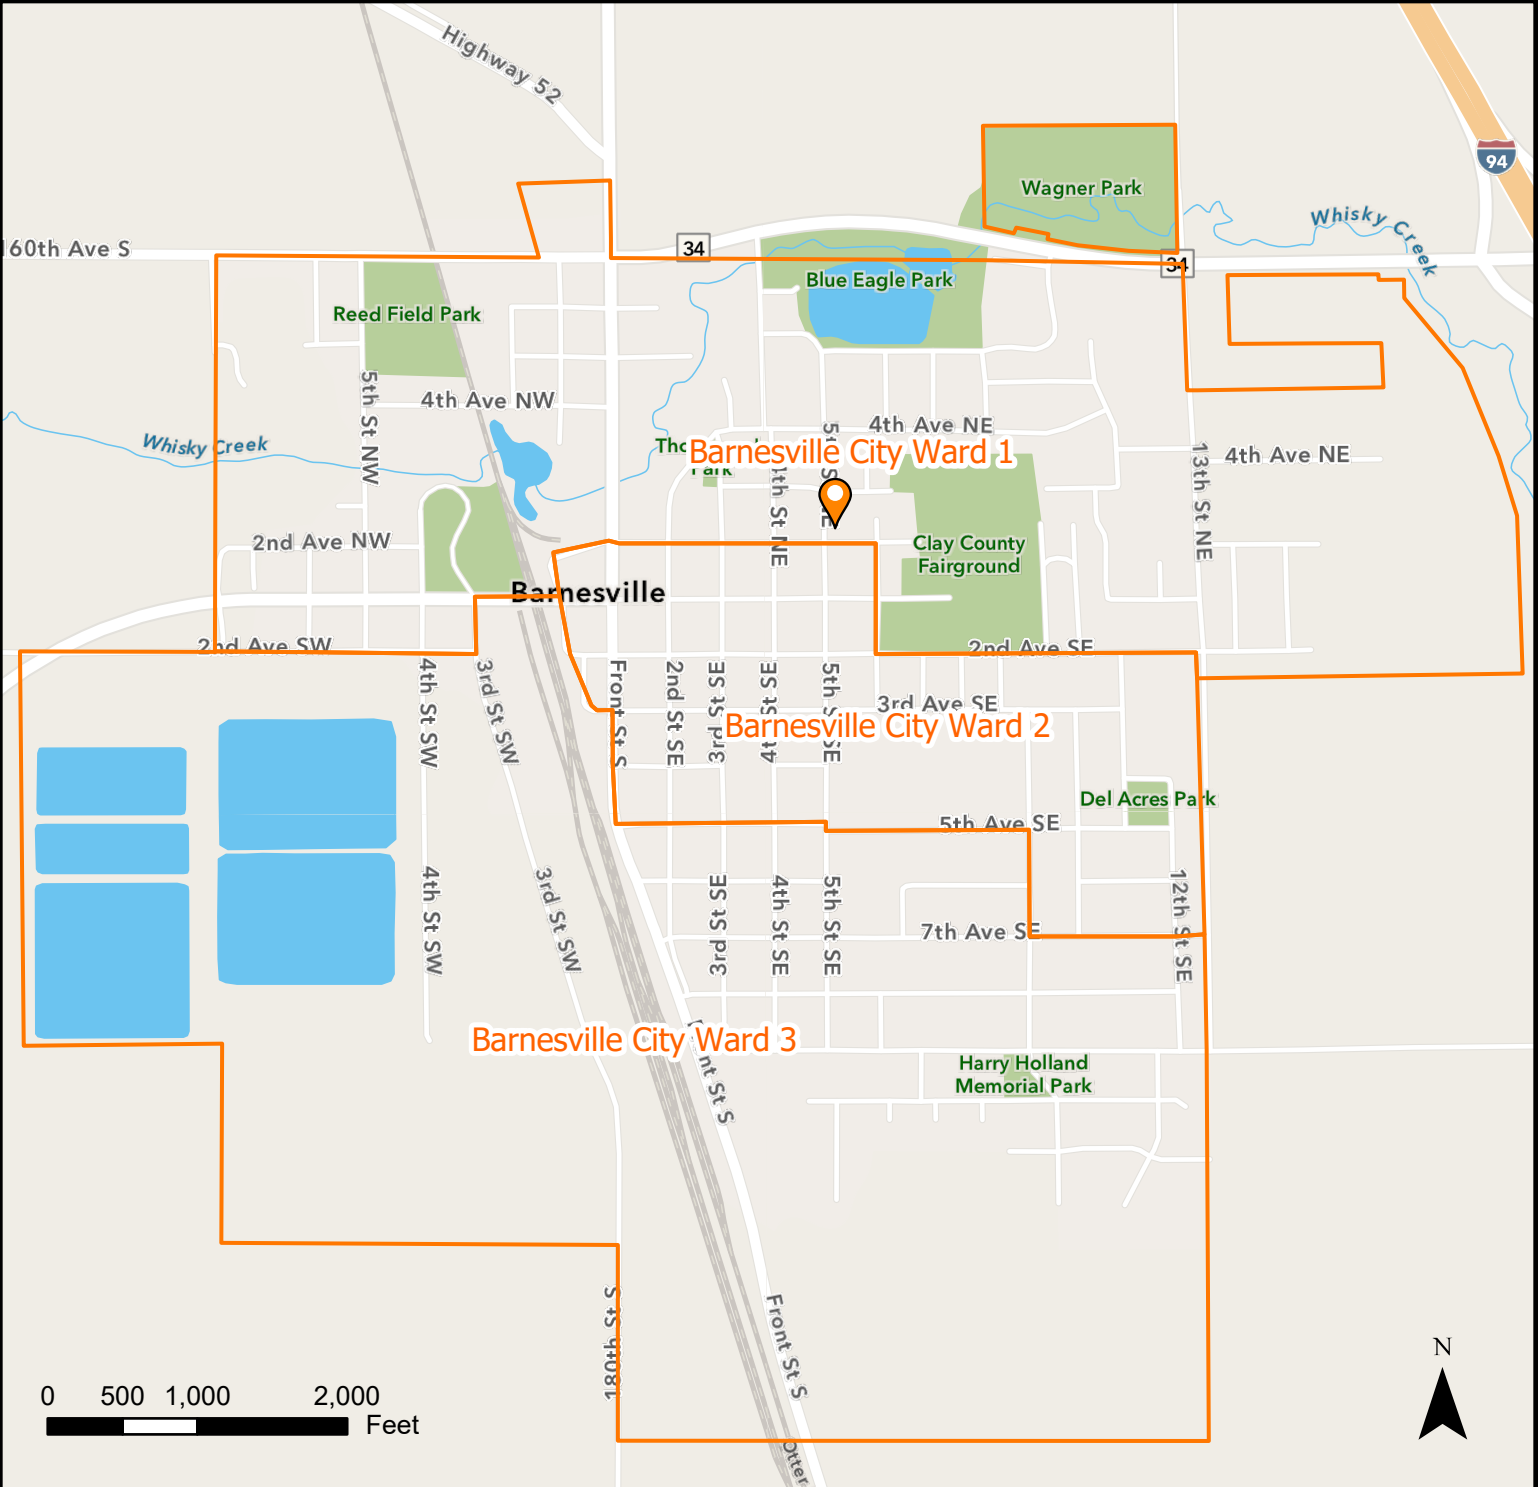

Barnesville City Wards 1-3

Polling Place: Barnesville Senior Citizens Center
501 2 AVE NE, Barnesville
354-2648

-  Polling Place
-  Precincts

Clay County GIS
January 2020