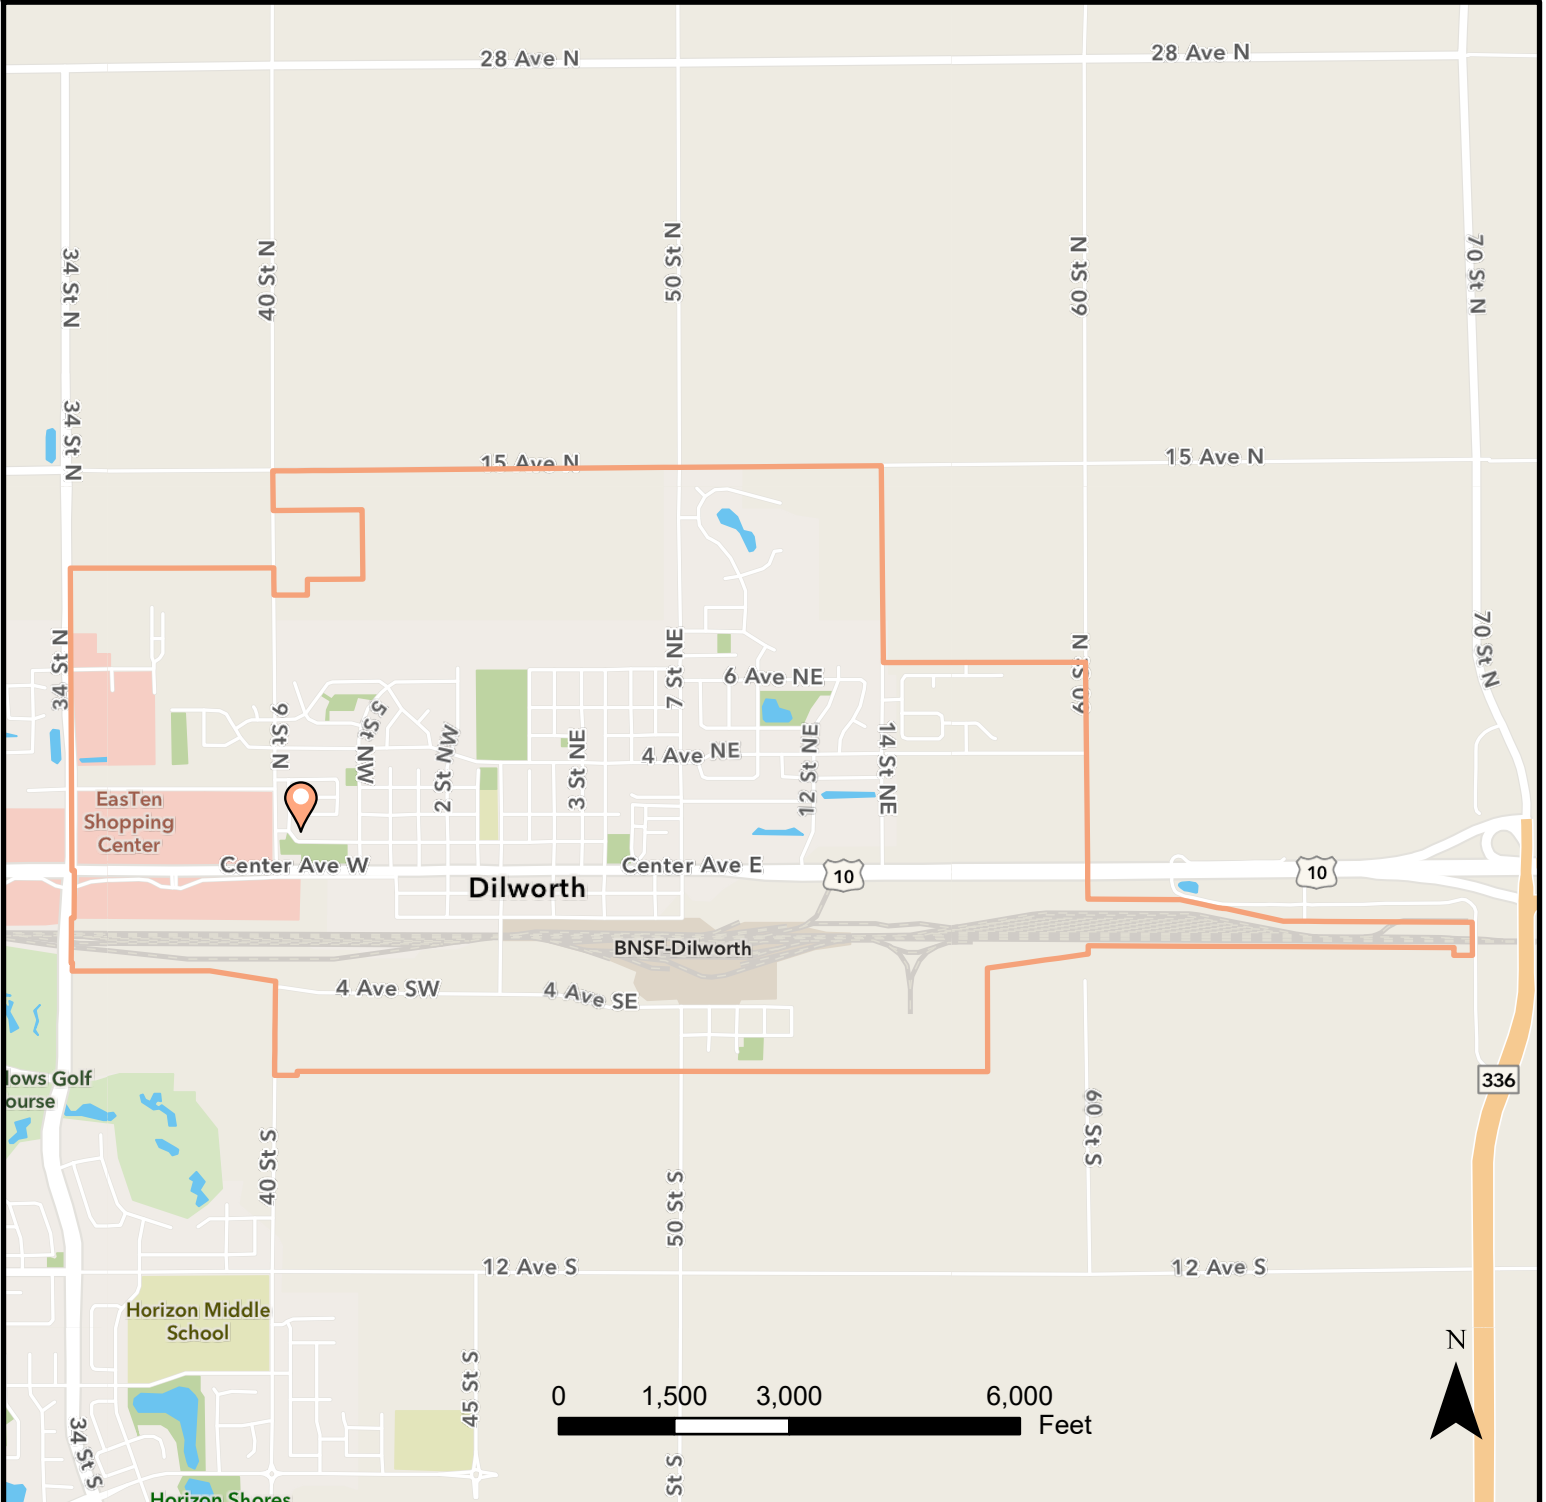

Dilworth City

Polling Place: Dilworth Community Center
709 1 AVE NW, Dilworth
287-2500

-  Polling Place
-  Precinct

Clay County GIS
January 2020