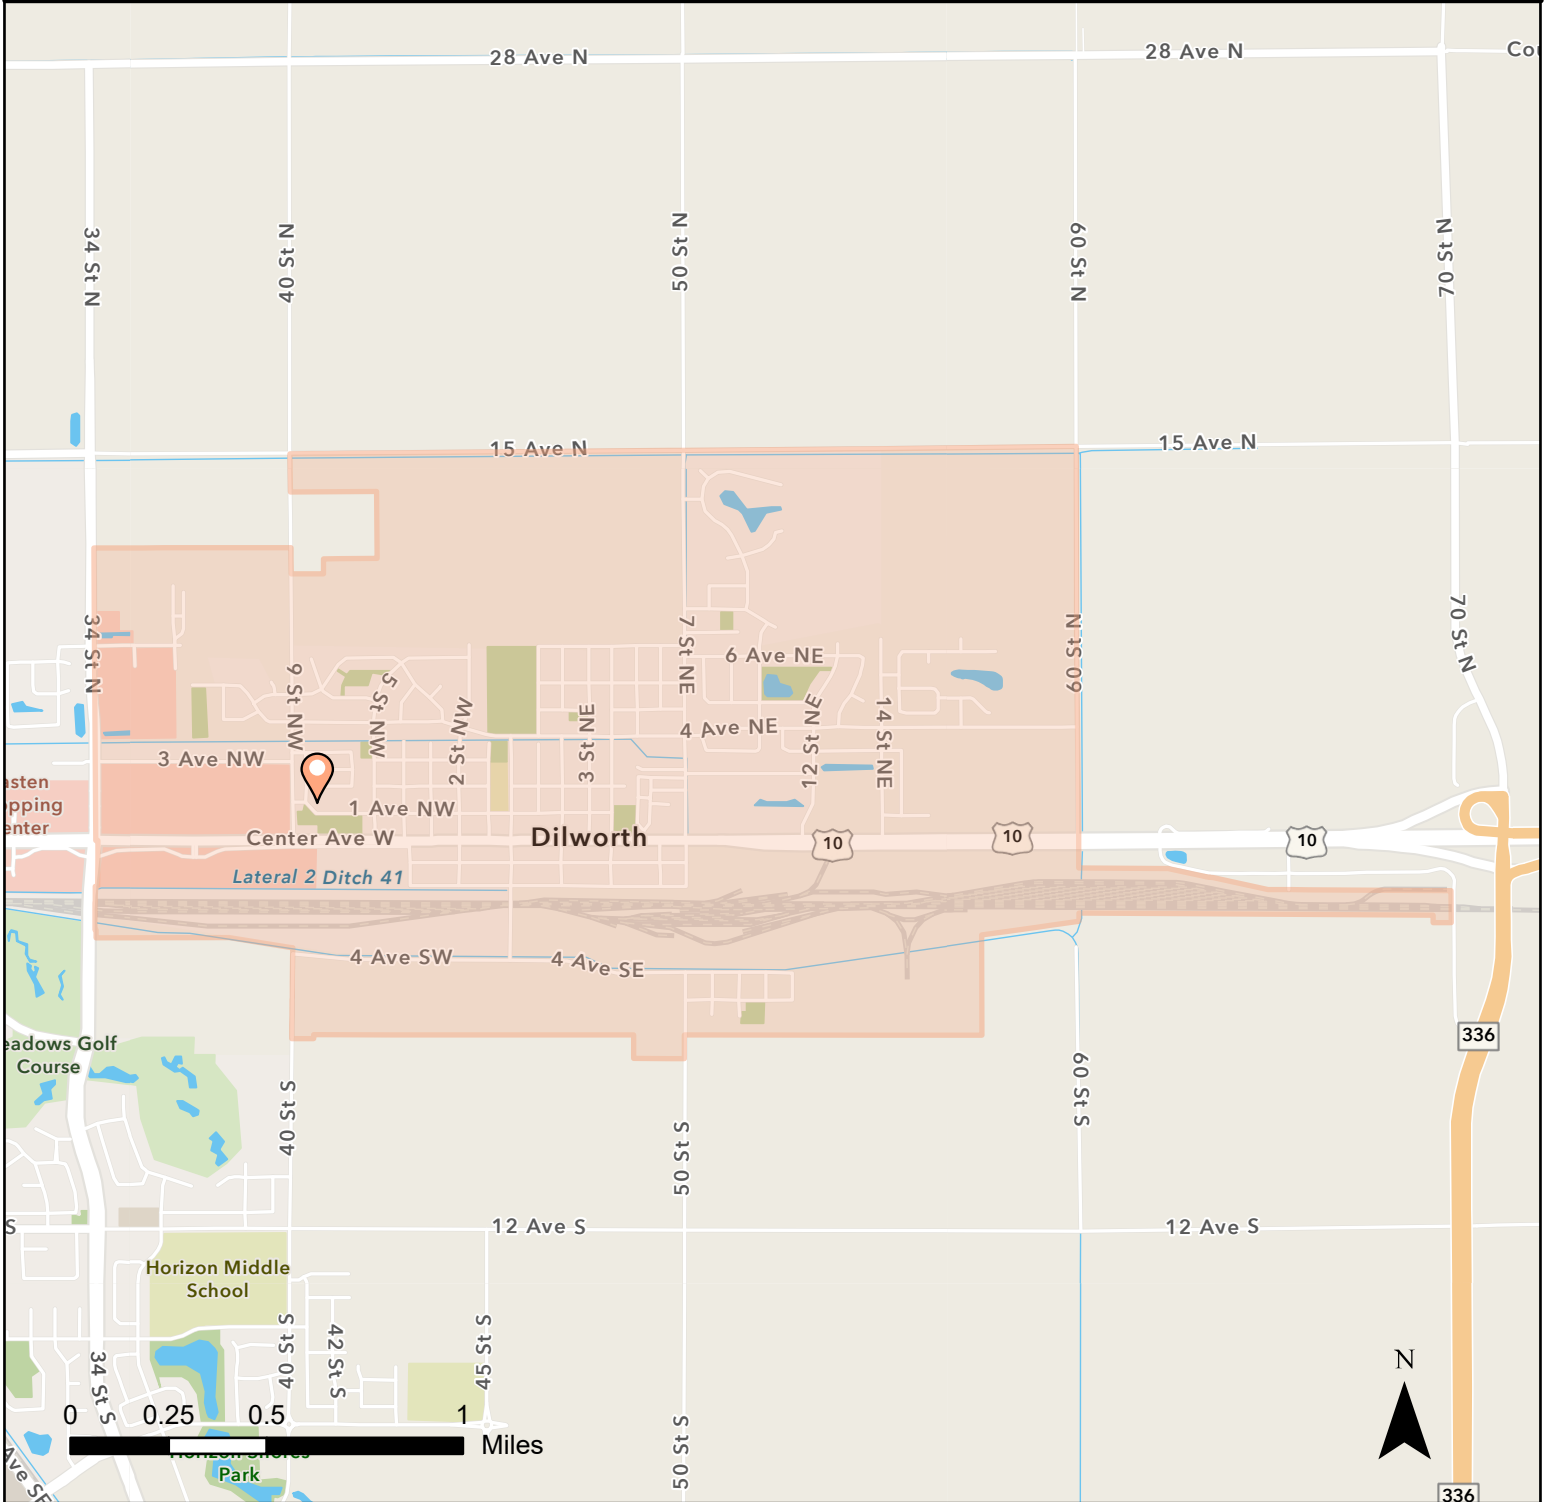

Dilworth City

Polling Place: Dilworth Community Center
709 1 AVE NW

-  Polling Place
-  Precinct

Clay County GIS
February 2024