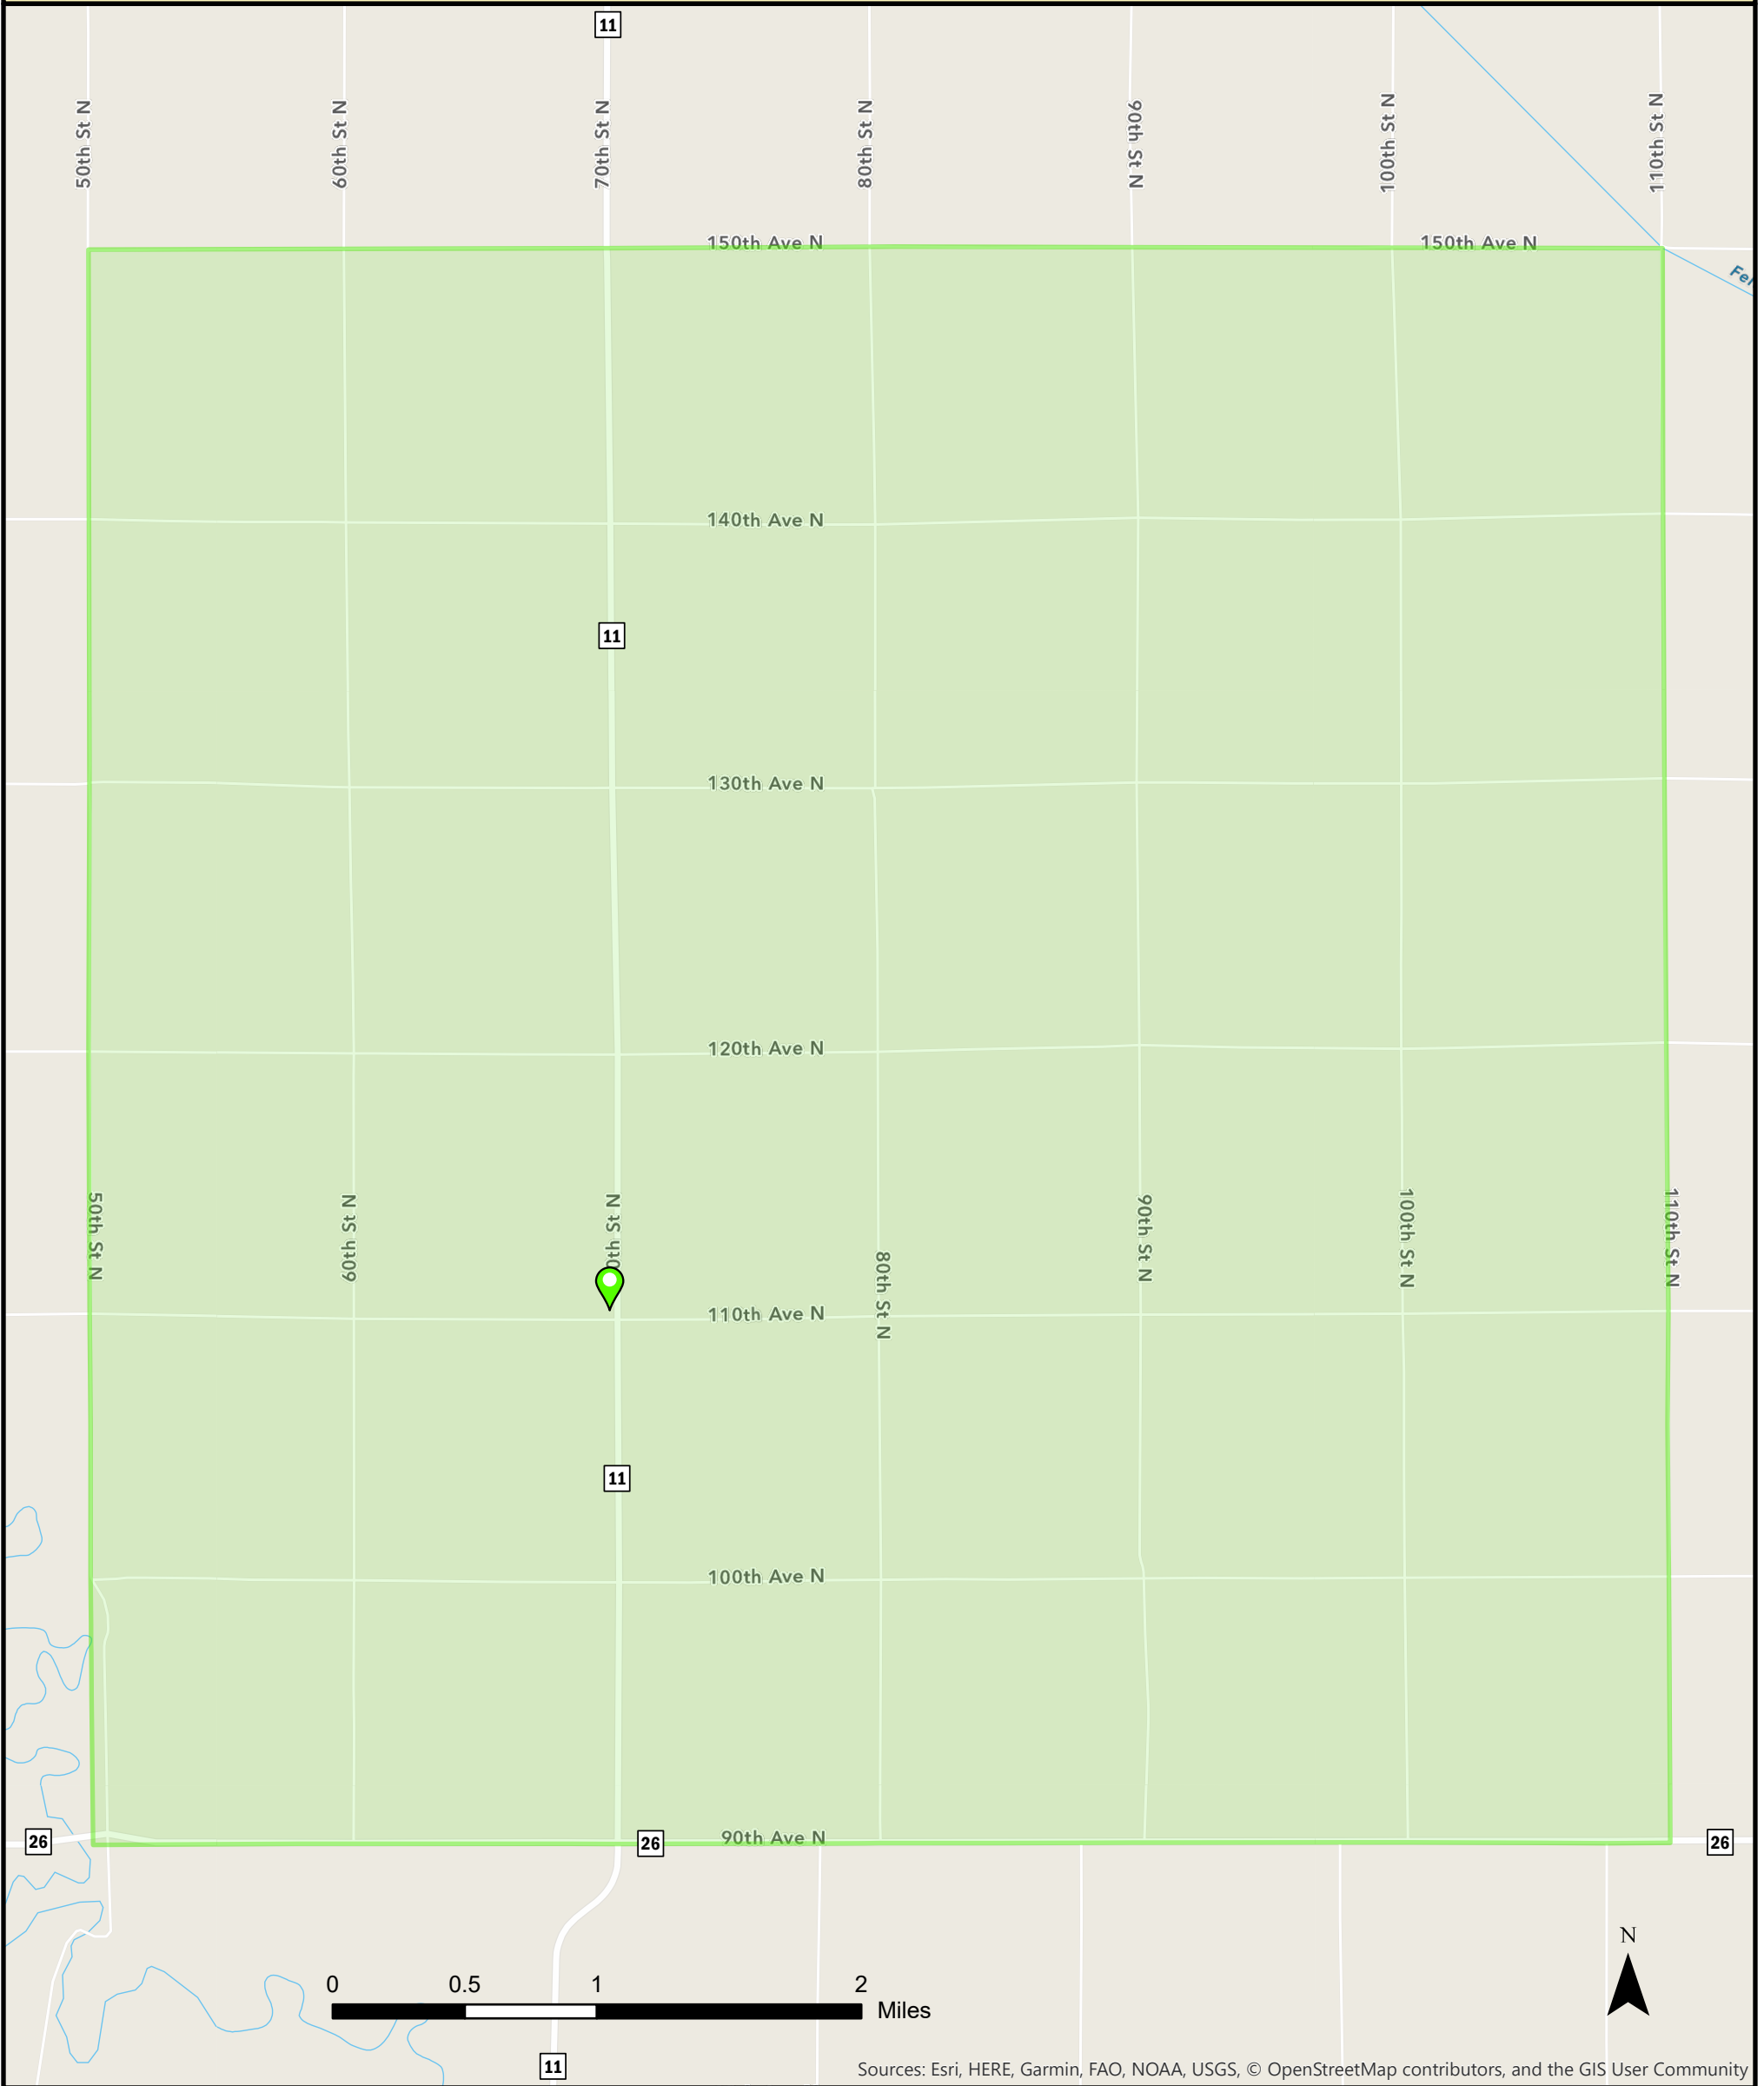

Polling Place: Morken Township

Polling Place: Morken Town Hall
6974 110 Ave N
2 miles N of Cty Rd 26 on Cty Rd 11
238-5699

Sources: Esri, HERE, Garmin, FAO, NOAA, USGS, © OpenStreetMap contributors, and the GIS User Community

-  Polling Place
-  Precinct

Clay County GIS
January 2020