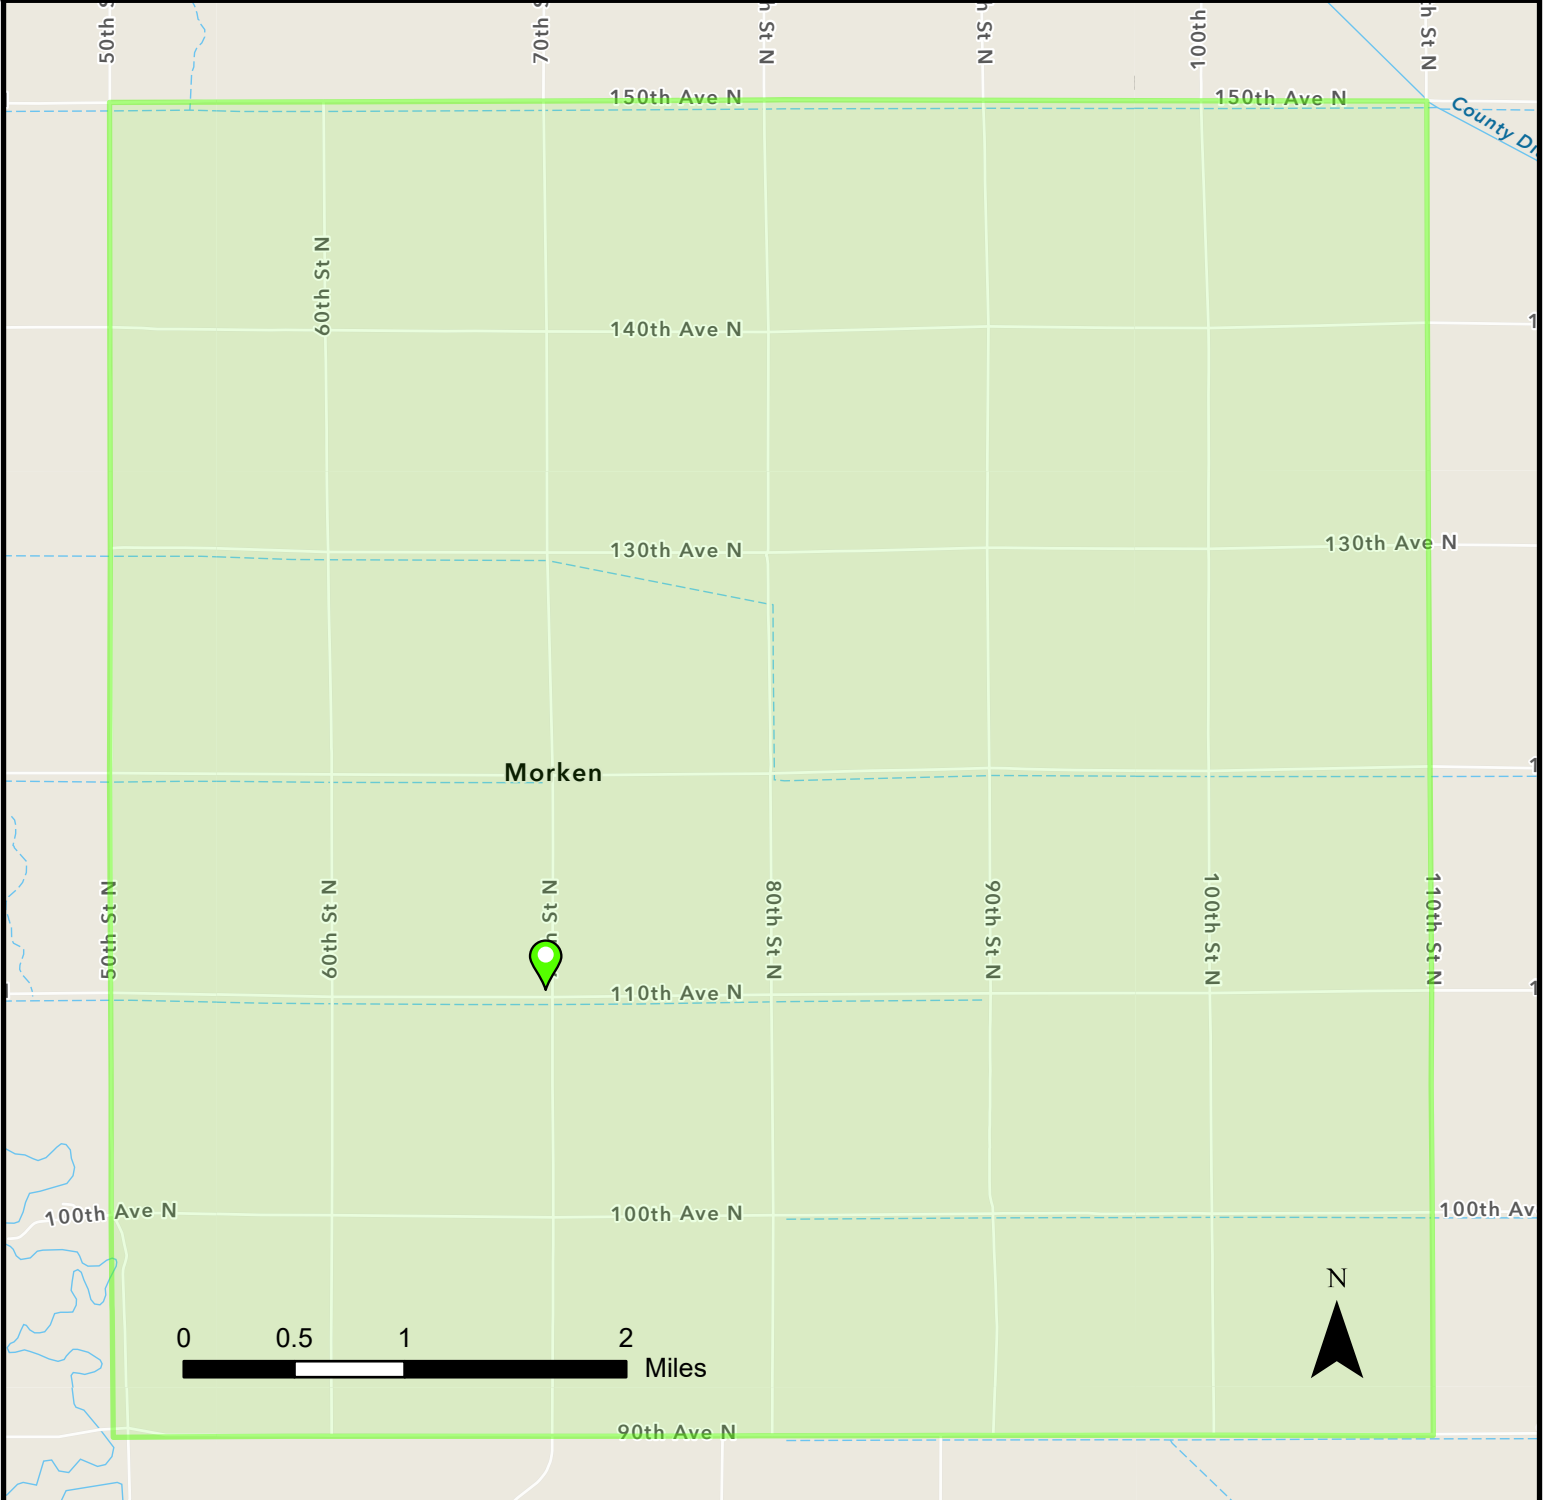

Morken Township

Polling Place: Morken Town Hall
6974 110 AVE N

-  Polling Place
-  Precinct

Clay County GIS
February 2024