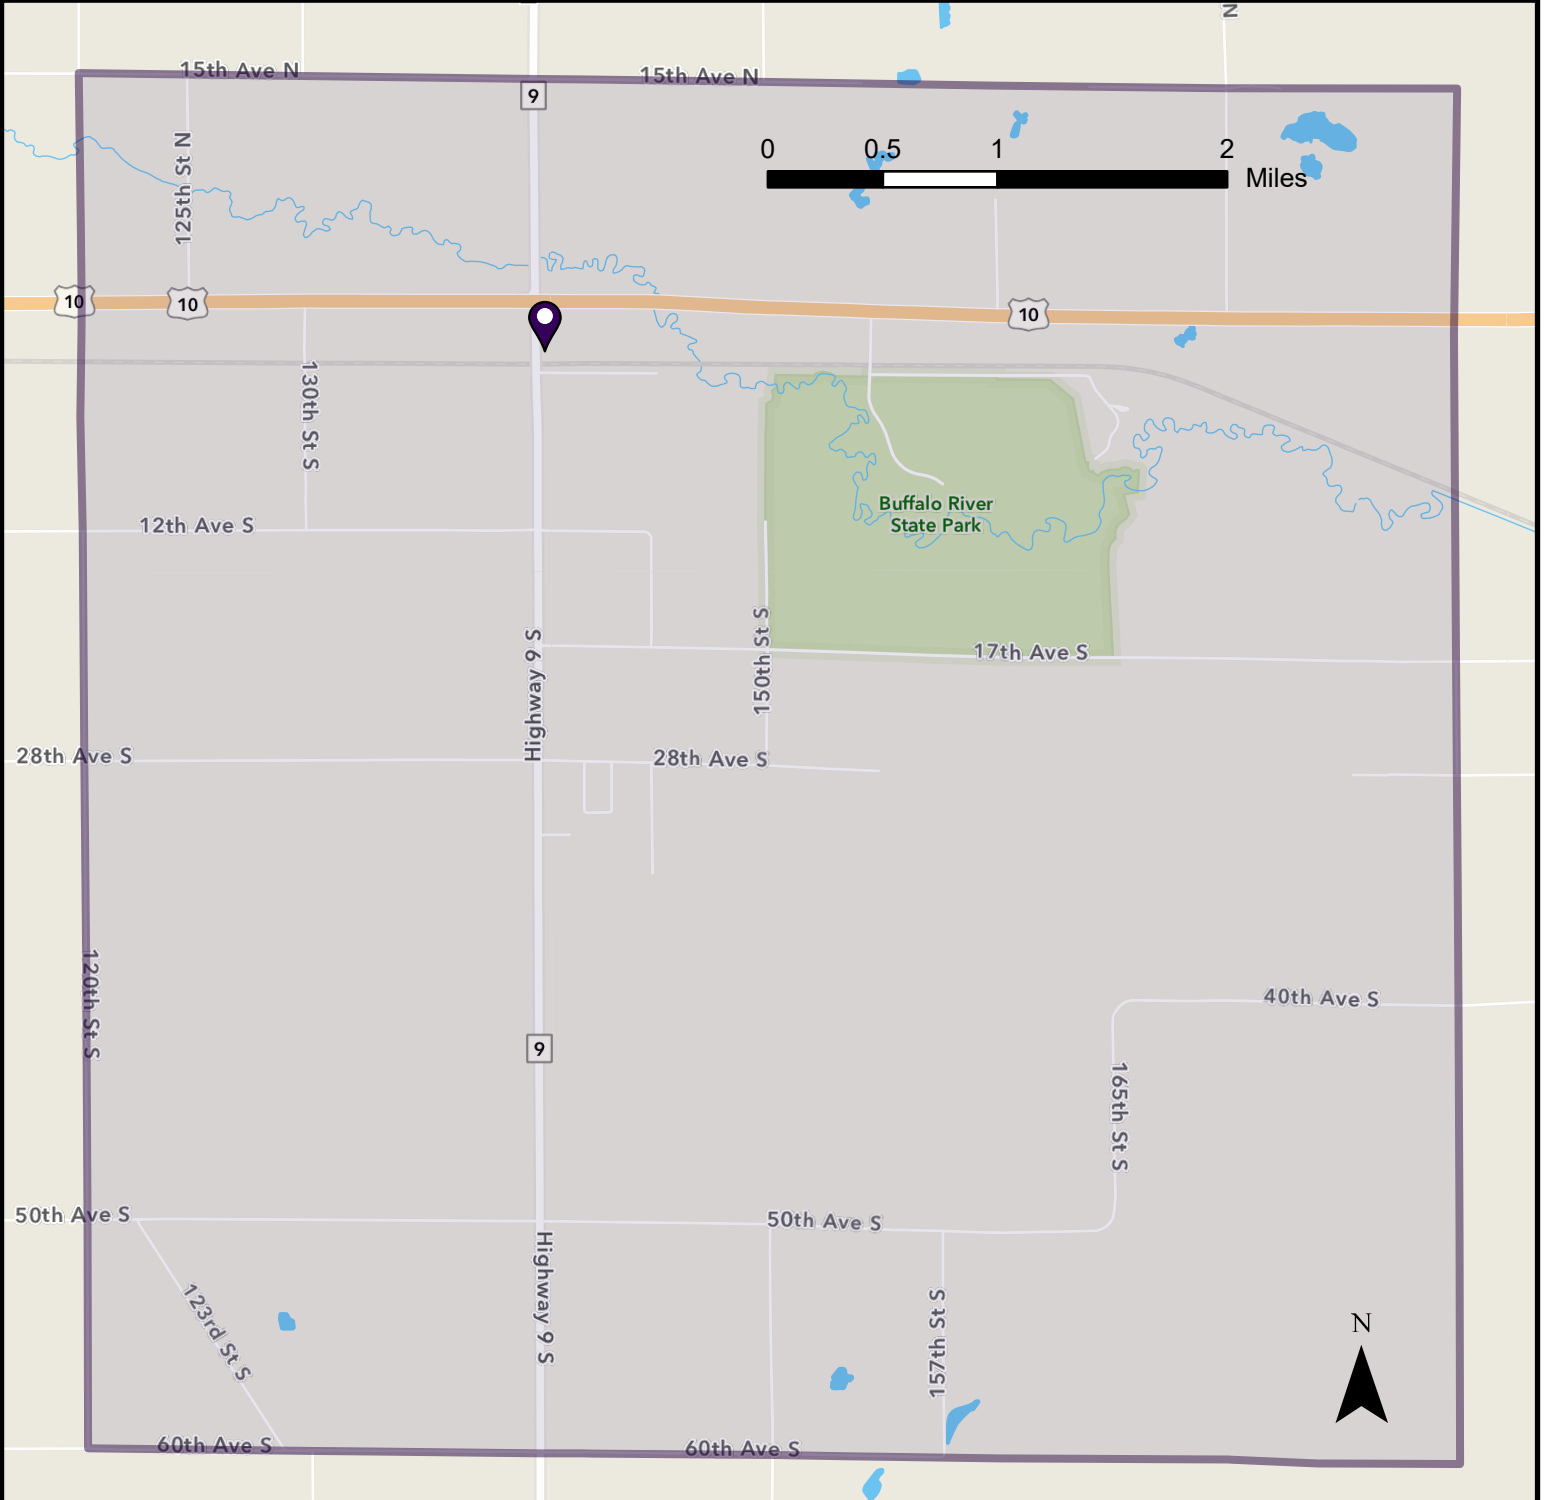

# Riverton Township

Polling Place: Riverton Town Hall  
244 Hwy 9 S  
Intersection of Hwy 10 & 9

-  Polling Place
-  Precinct

Clay County GIS  
January 2020