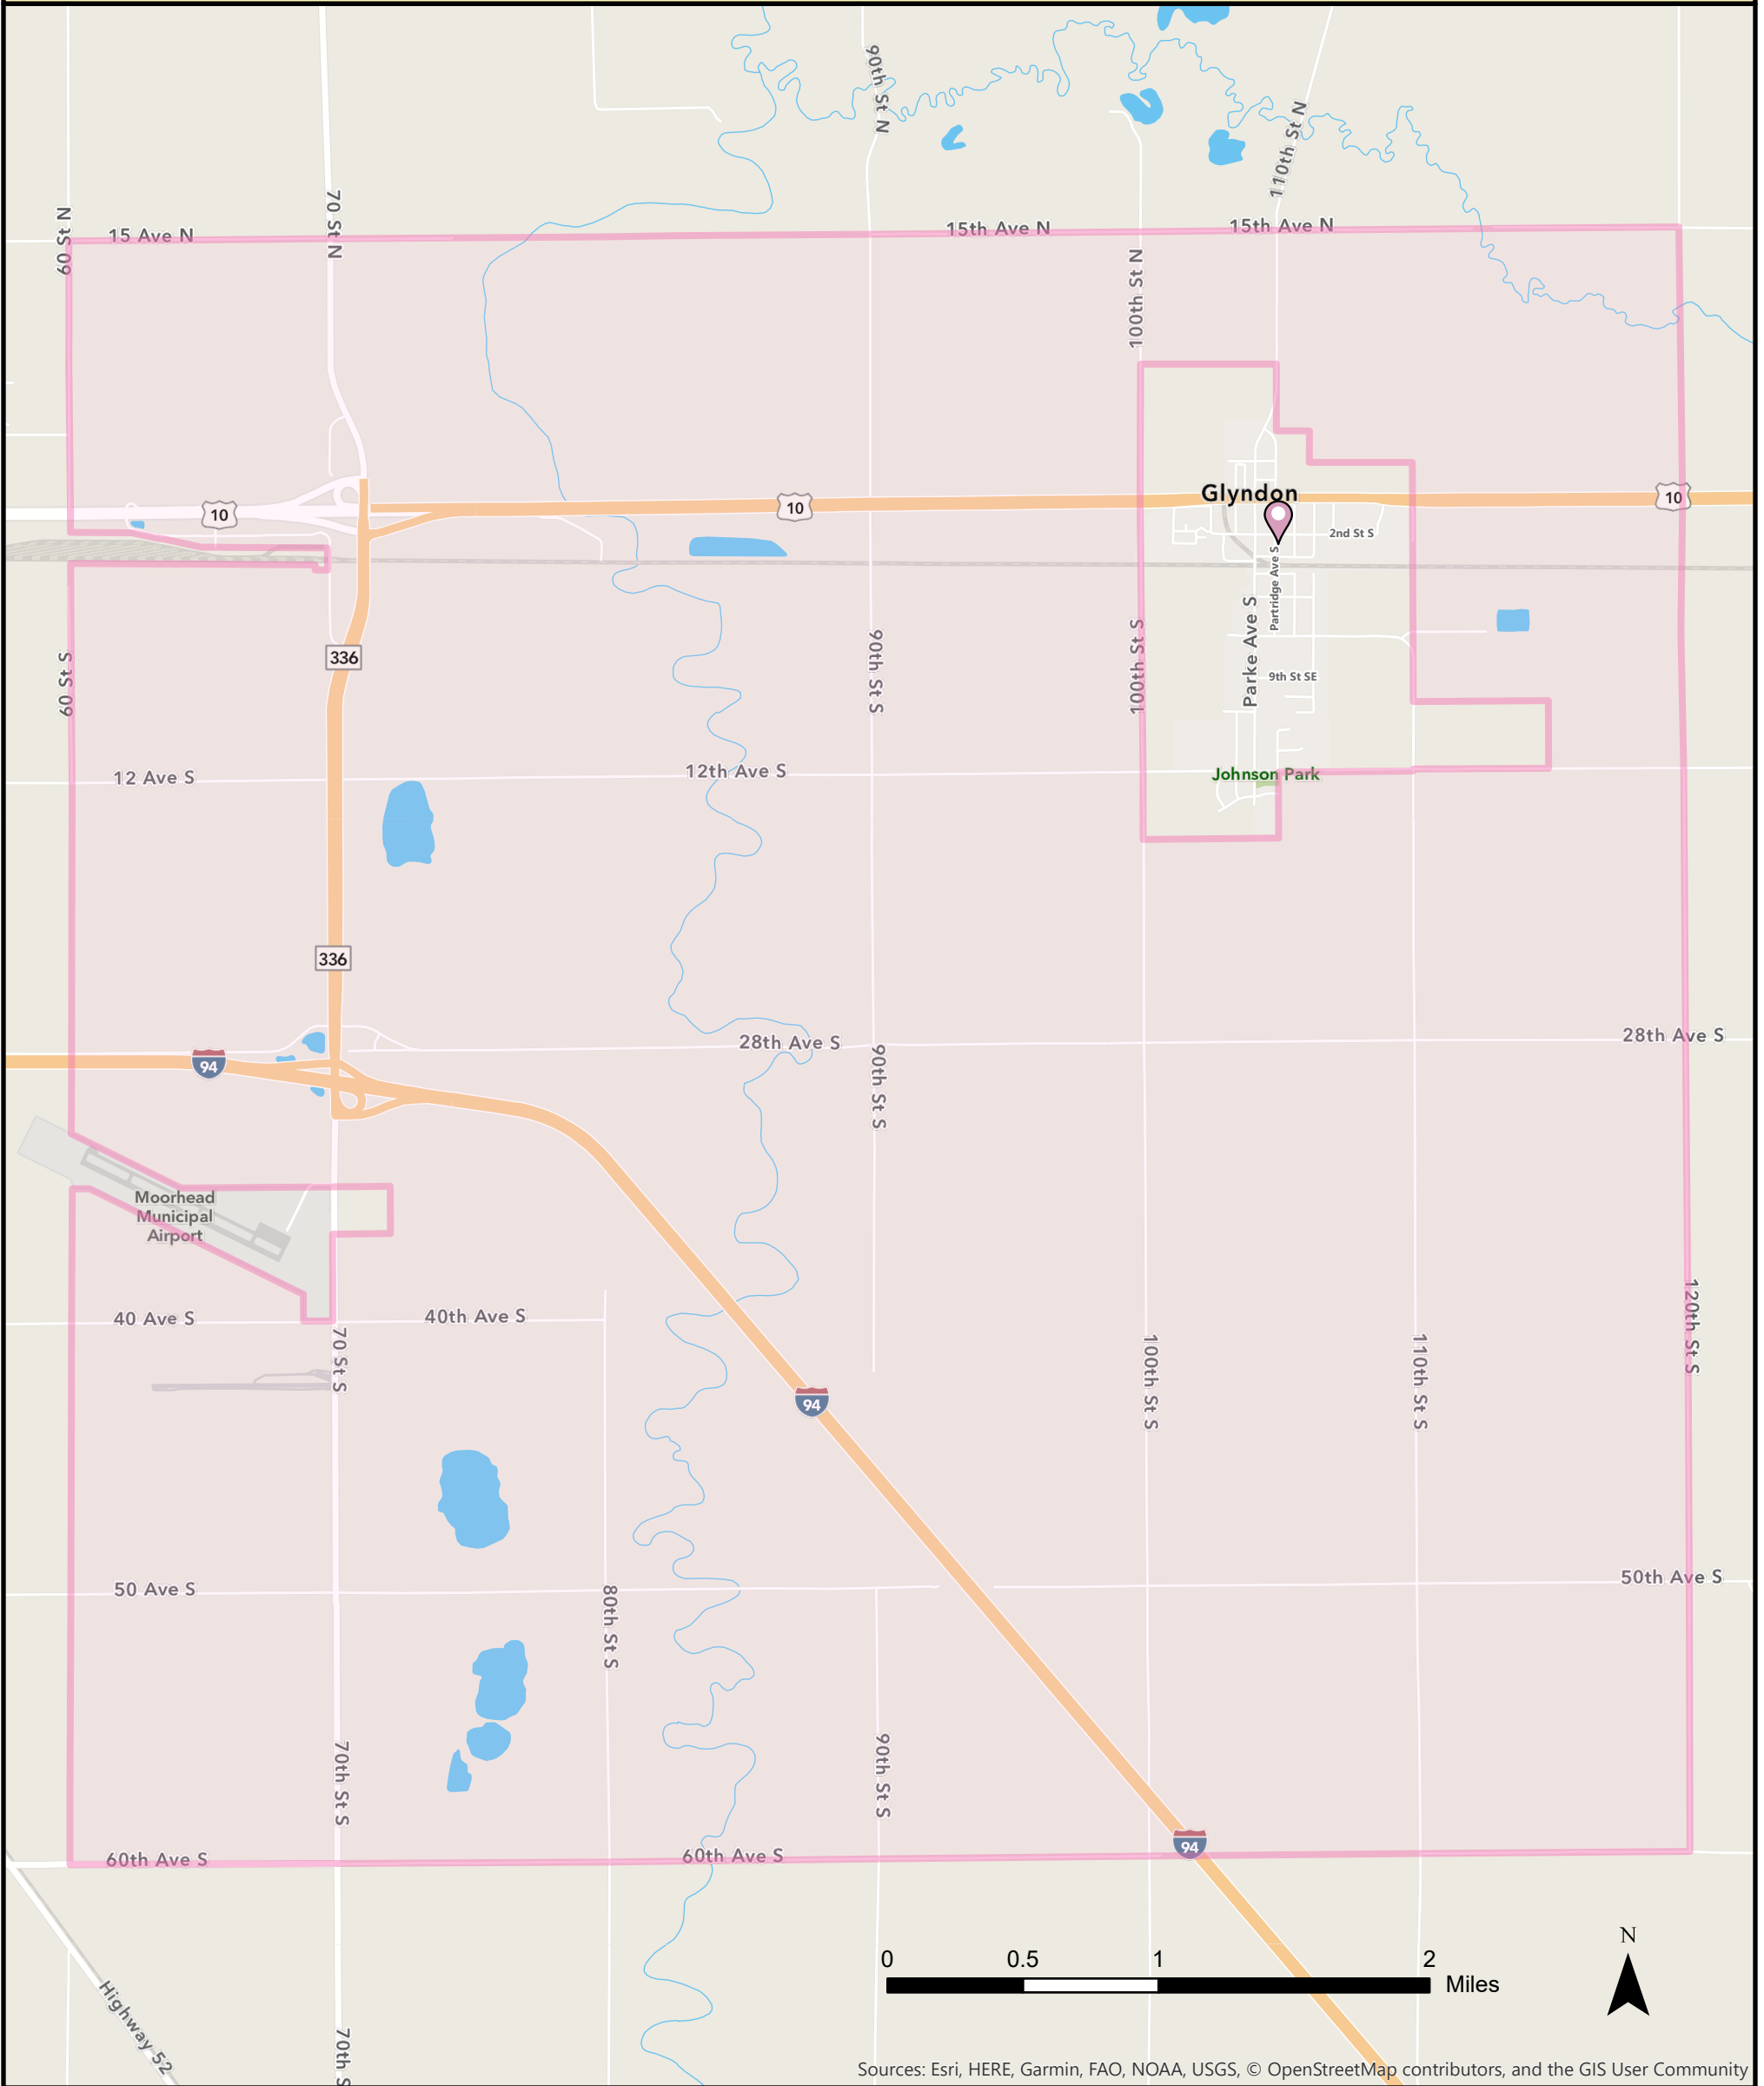

# Glyndon Township

Polling Place: Glyndon Community Center  
498-2828

Sources: Esri, HERE, Garmin, FAO, NOAA, USGS, © OpenStreetMap contributors, and the GIS User Community

-  Polling Place
-  Precinct

Clay County GIS  
January 2020