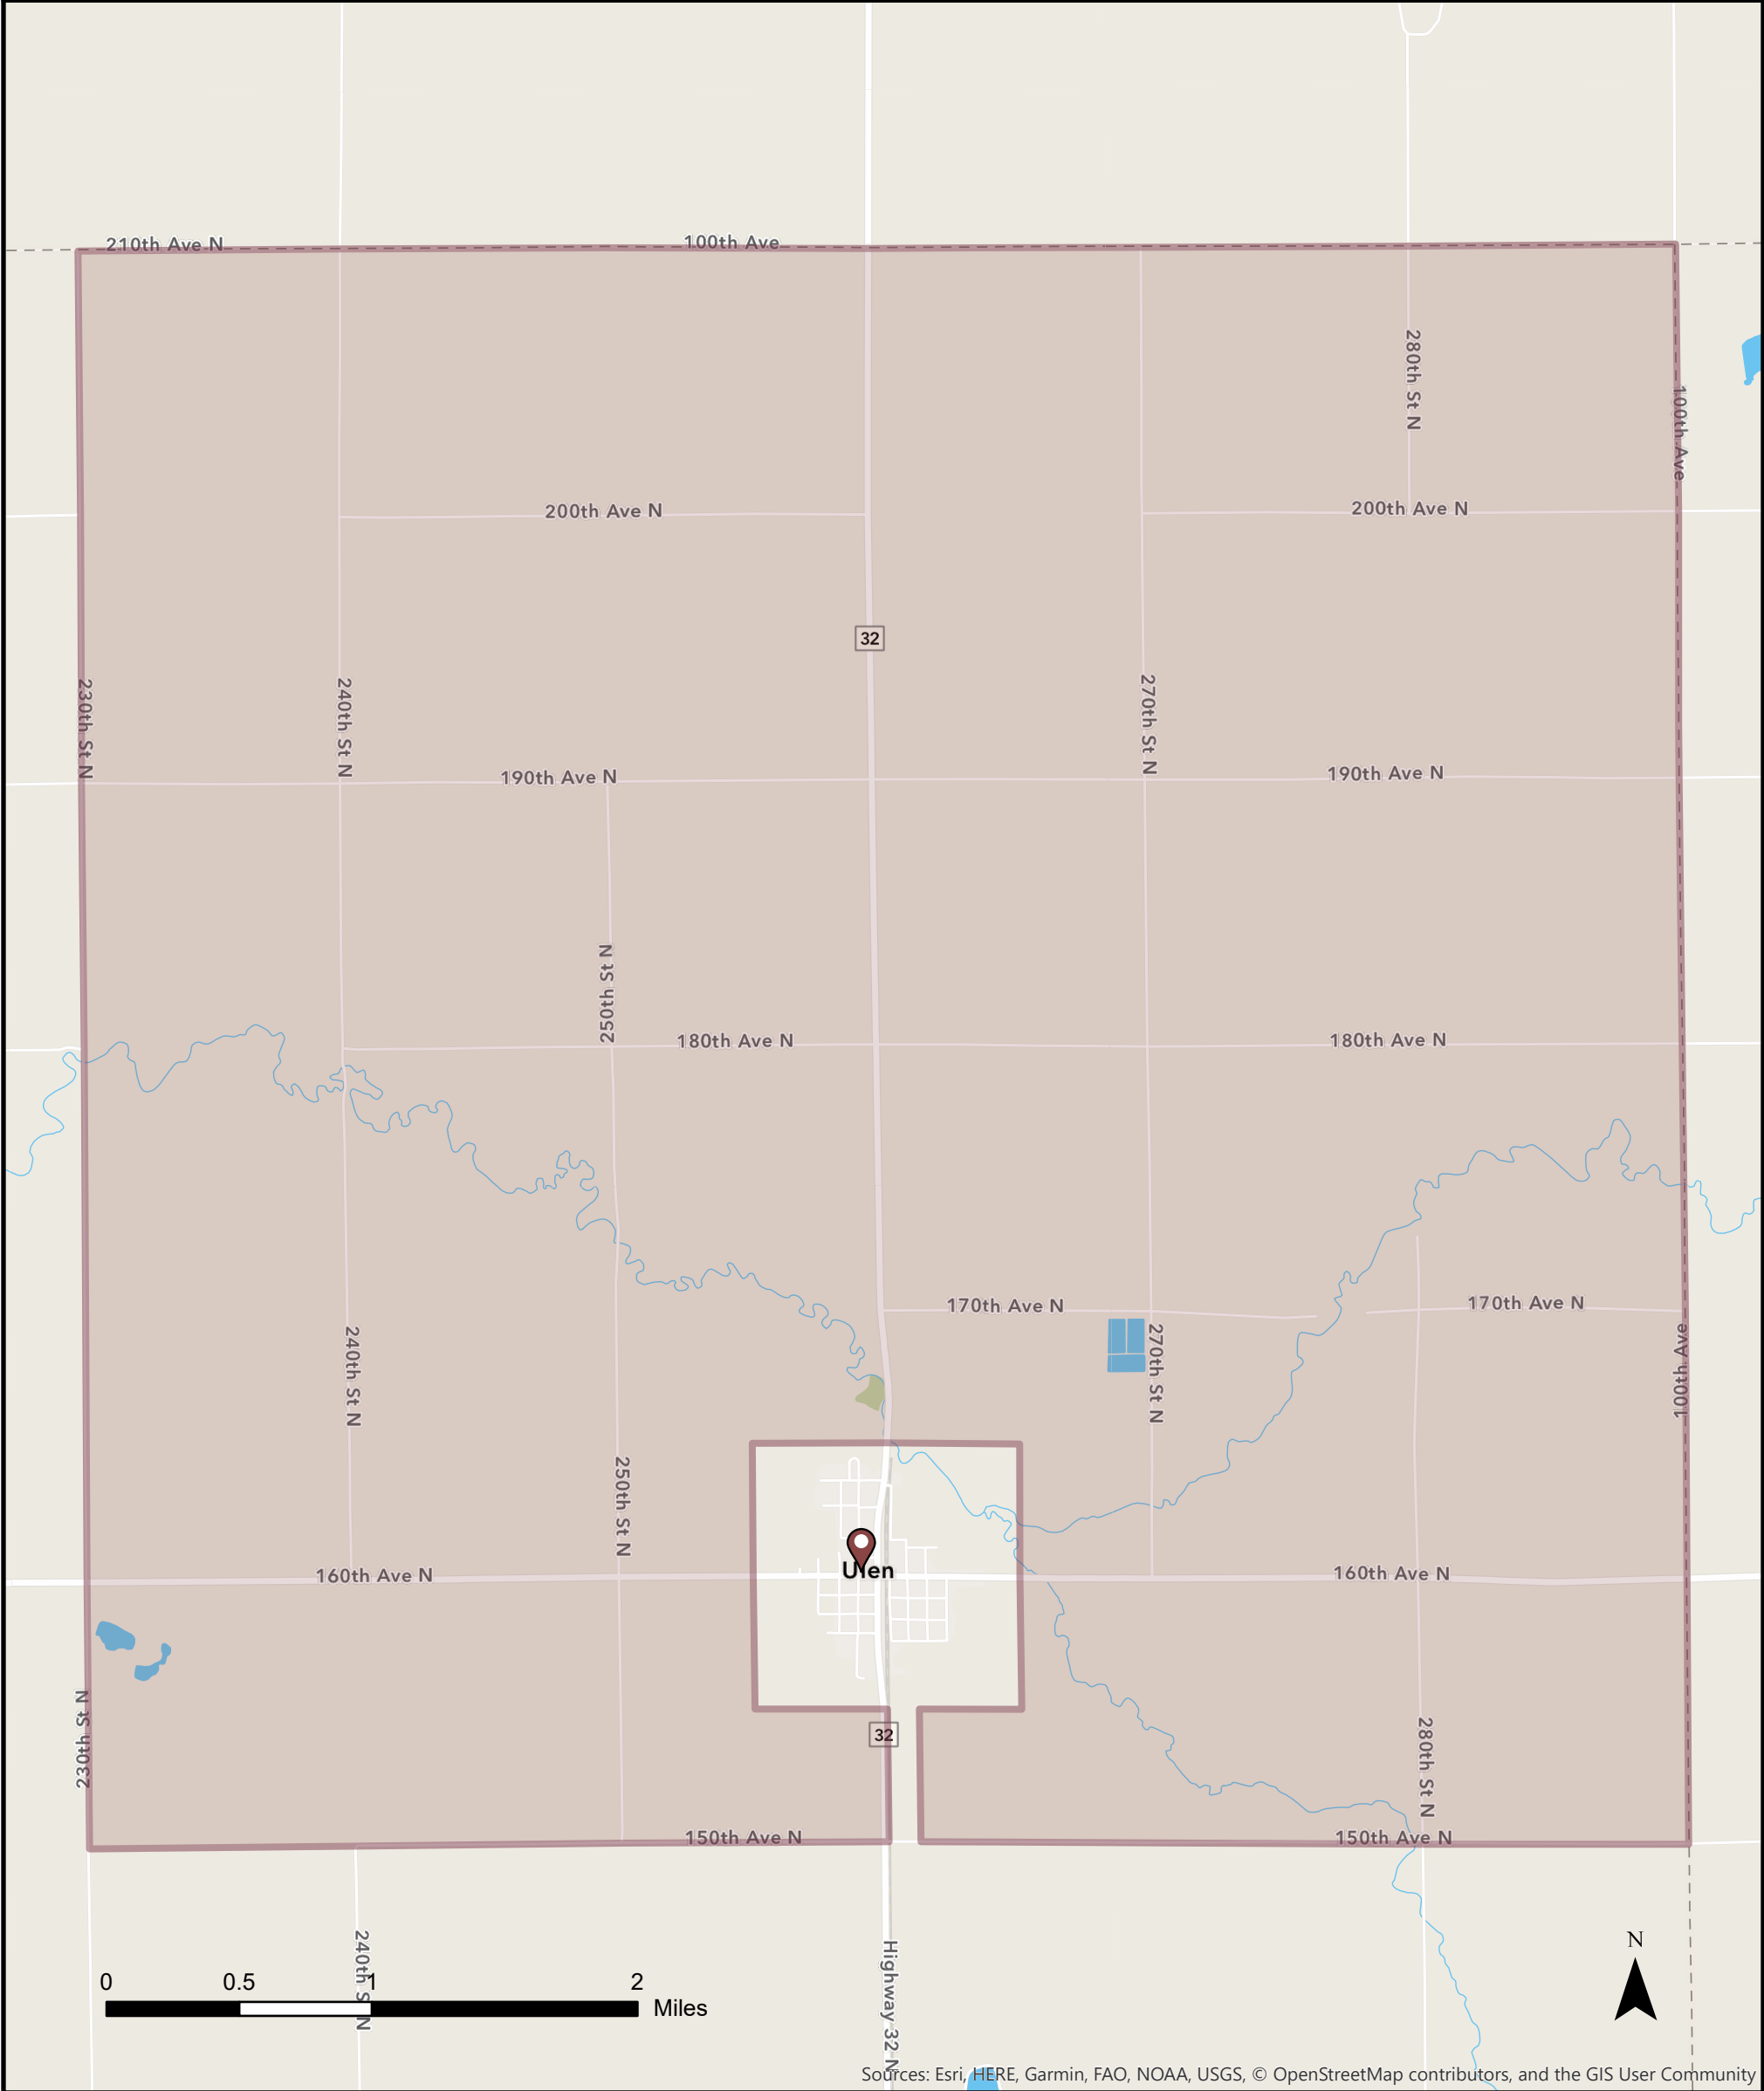

Polling Place: Ulen Township

Polling Place: Ulen City Hall
596-8849

-  Polling Place
-  Precinct

Clay County GIS
January 2020