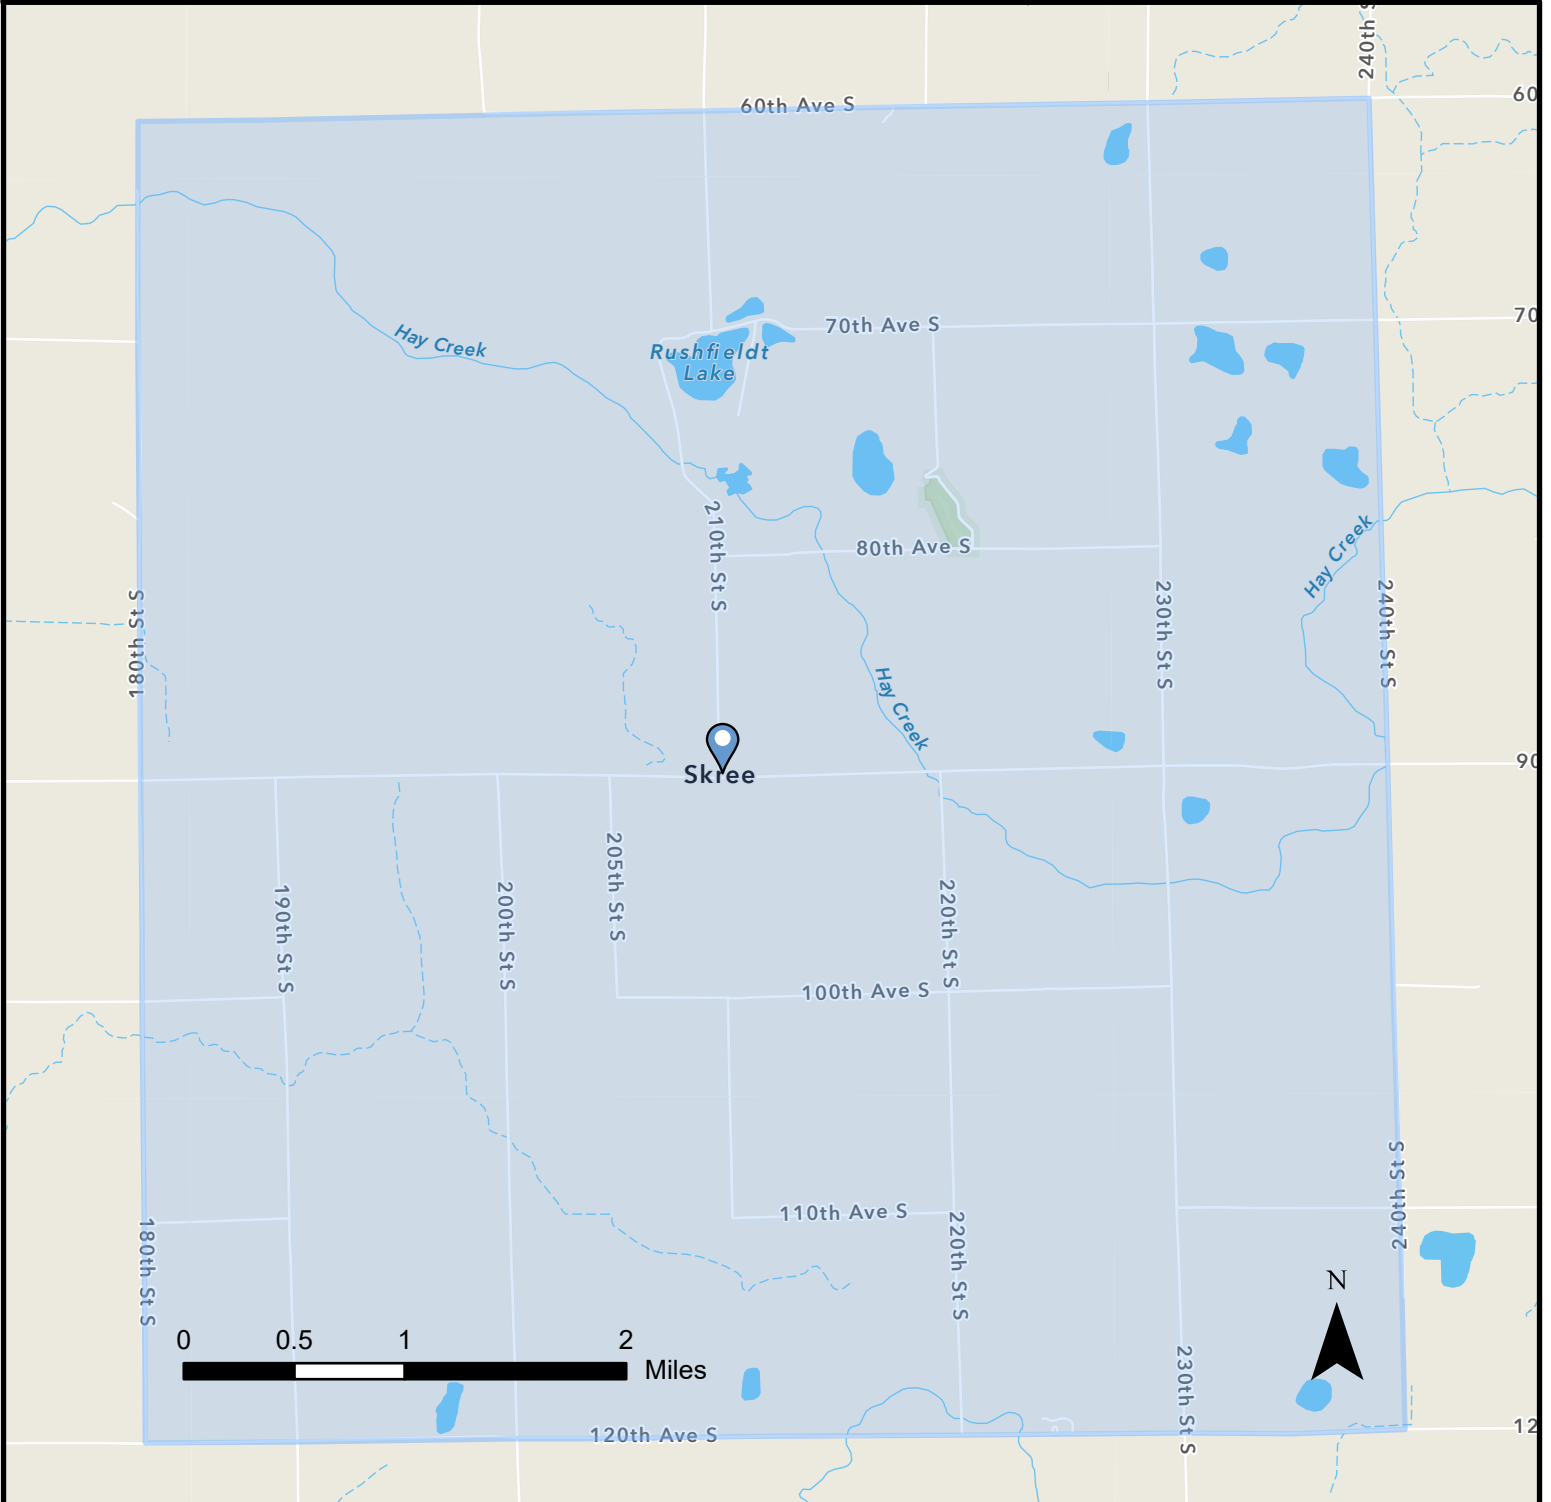

# Skree Township

Polling Place: Skree Town Hall  
8994 210 ST S

-  Polling Place
-  Precinct

Clay County GIS  
February 2024